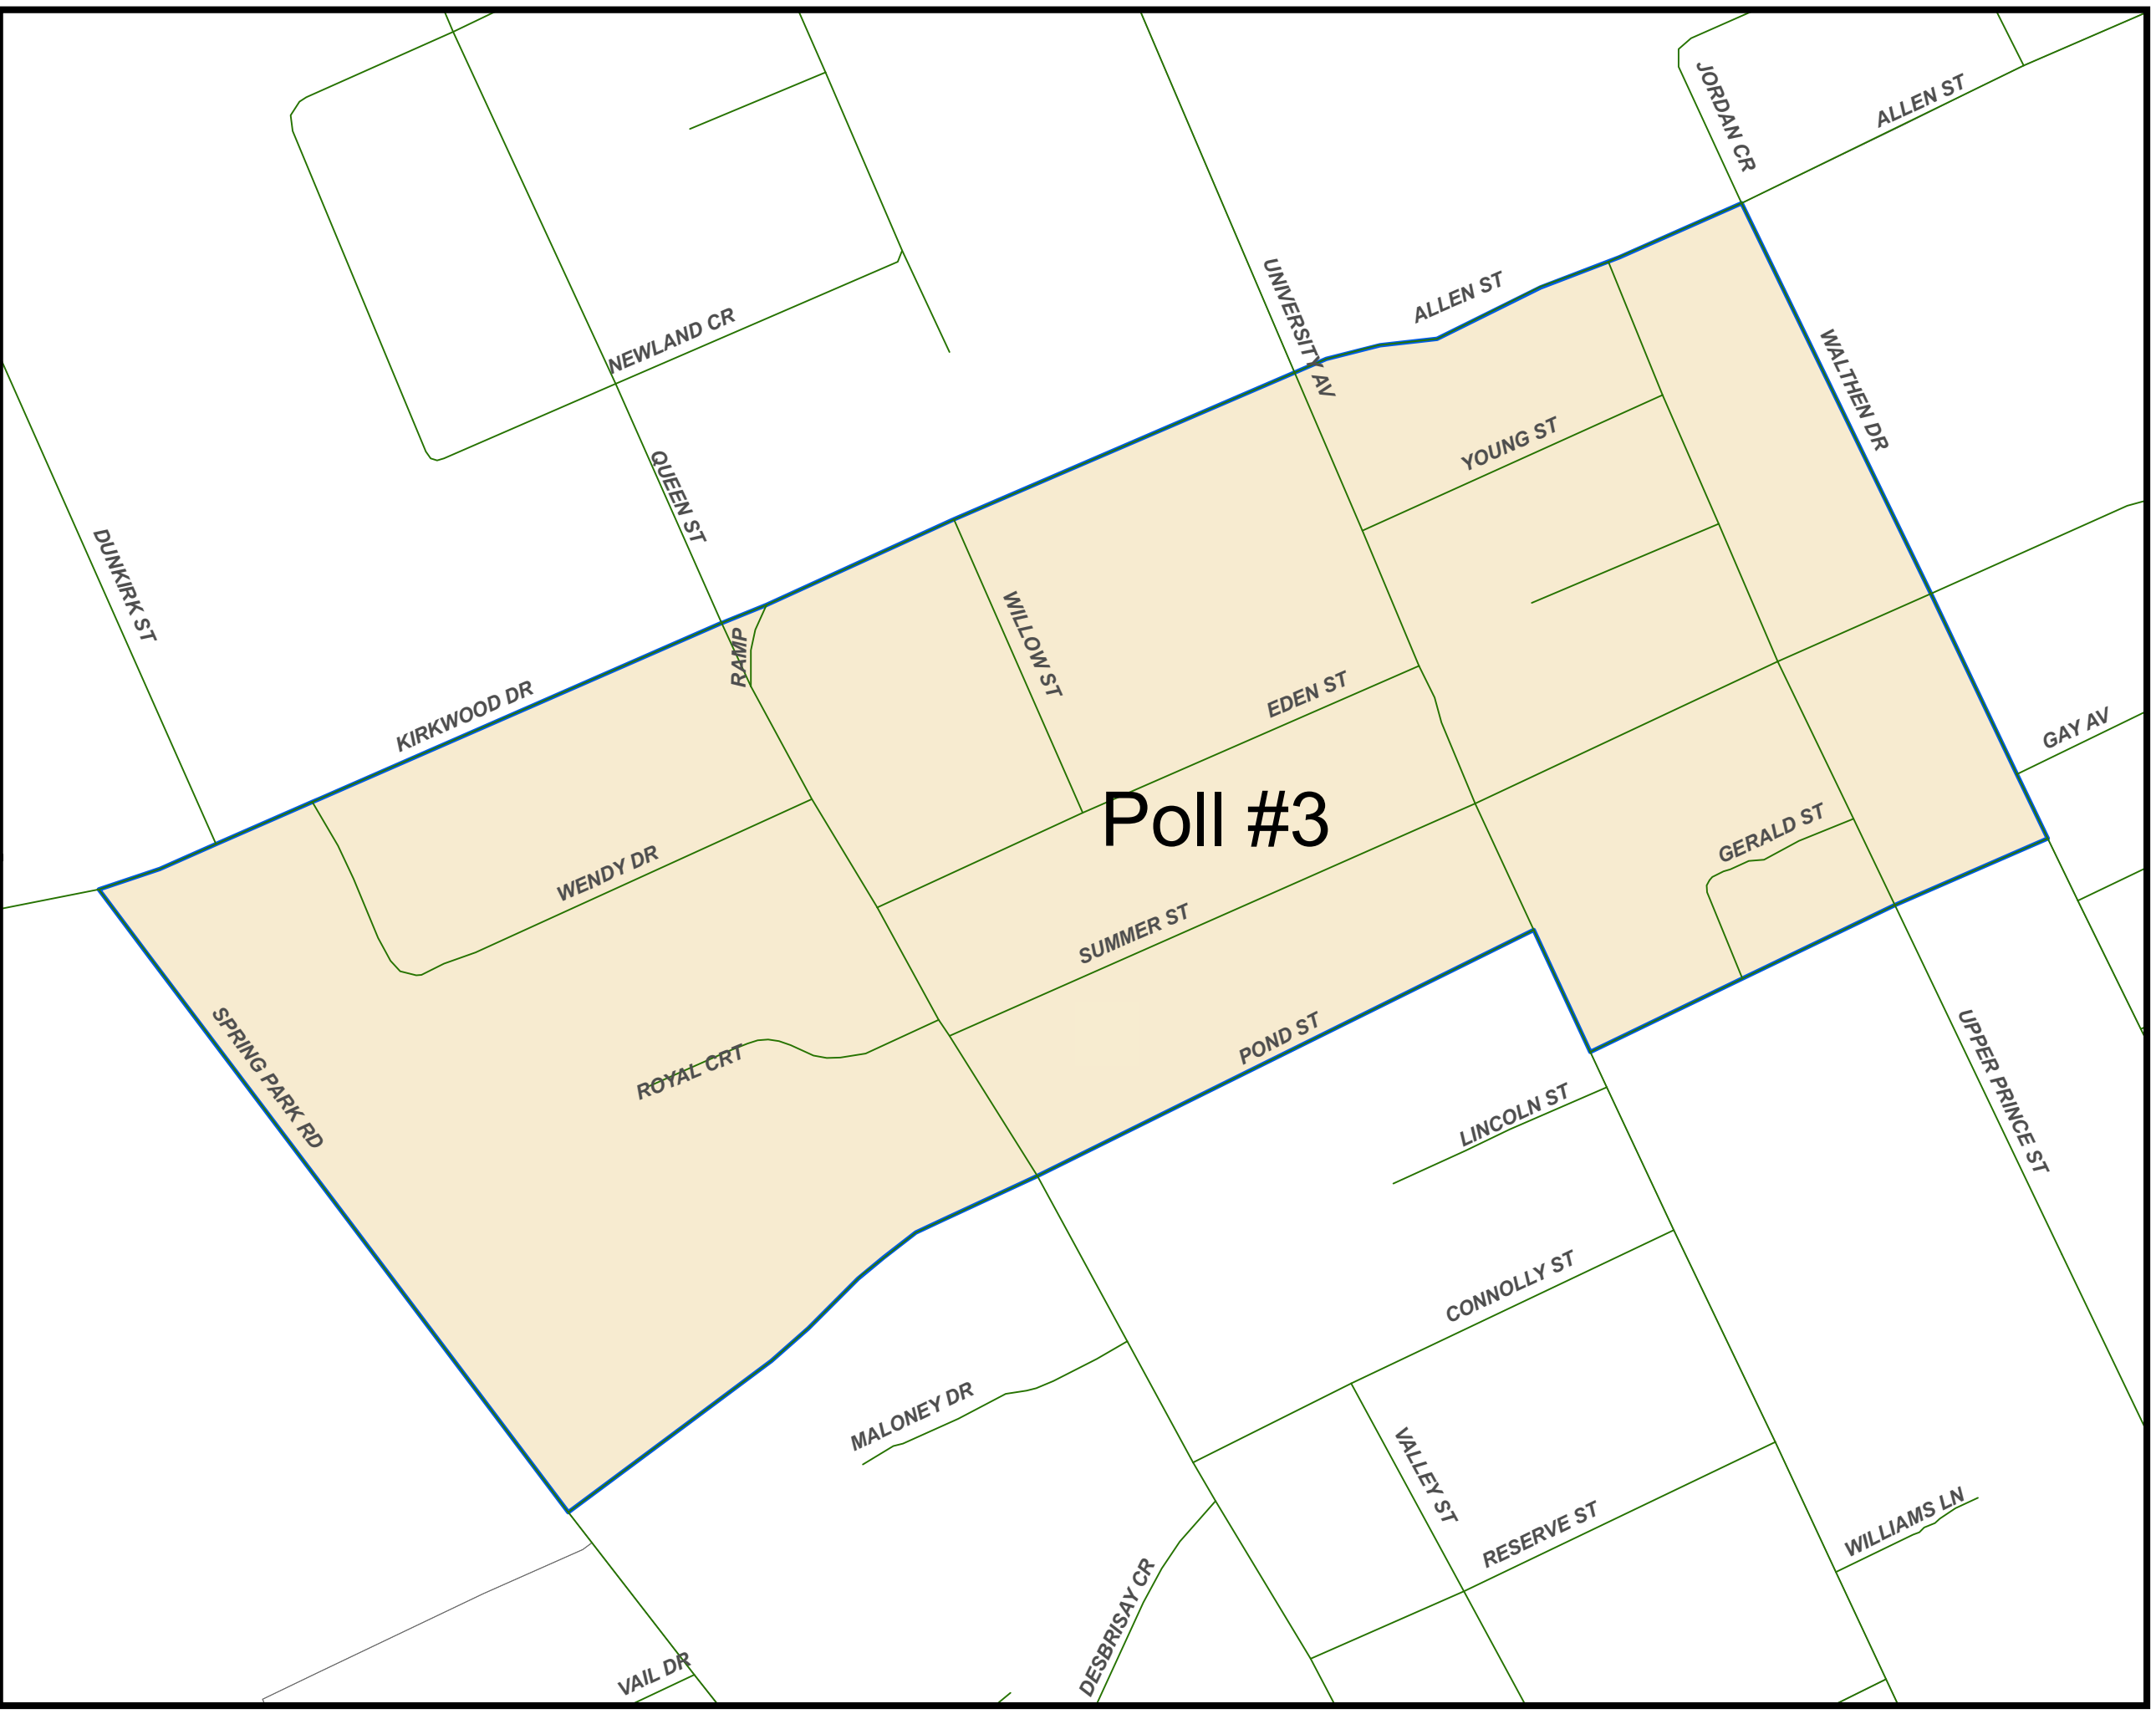

Charlottetown
Municipal Ward # 4
Spring Park

Polling Division
No. 3
SUMMER ST

Poll #3

Legend

 Municipal Poll

Note:
The maps are designed as a general index of the electoral district divisions and are not intended to be used for measurements or for legal purposes.