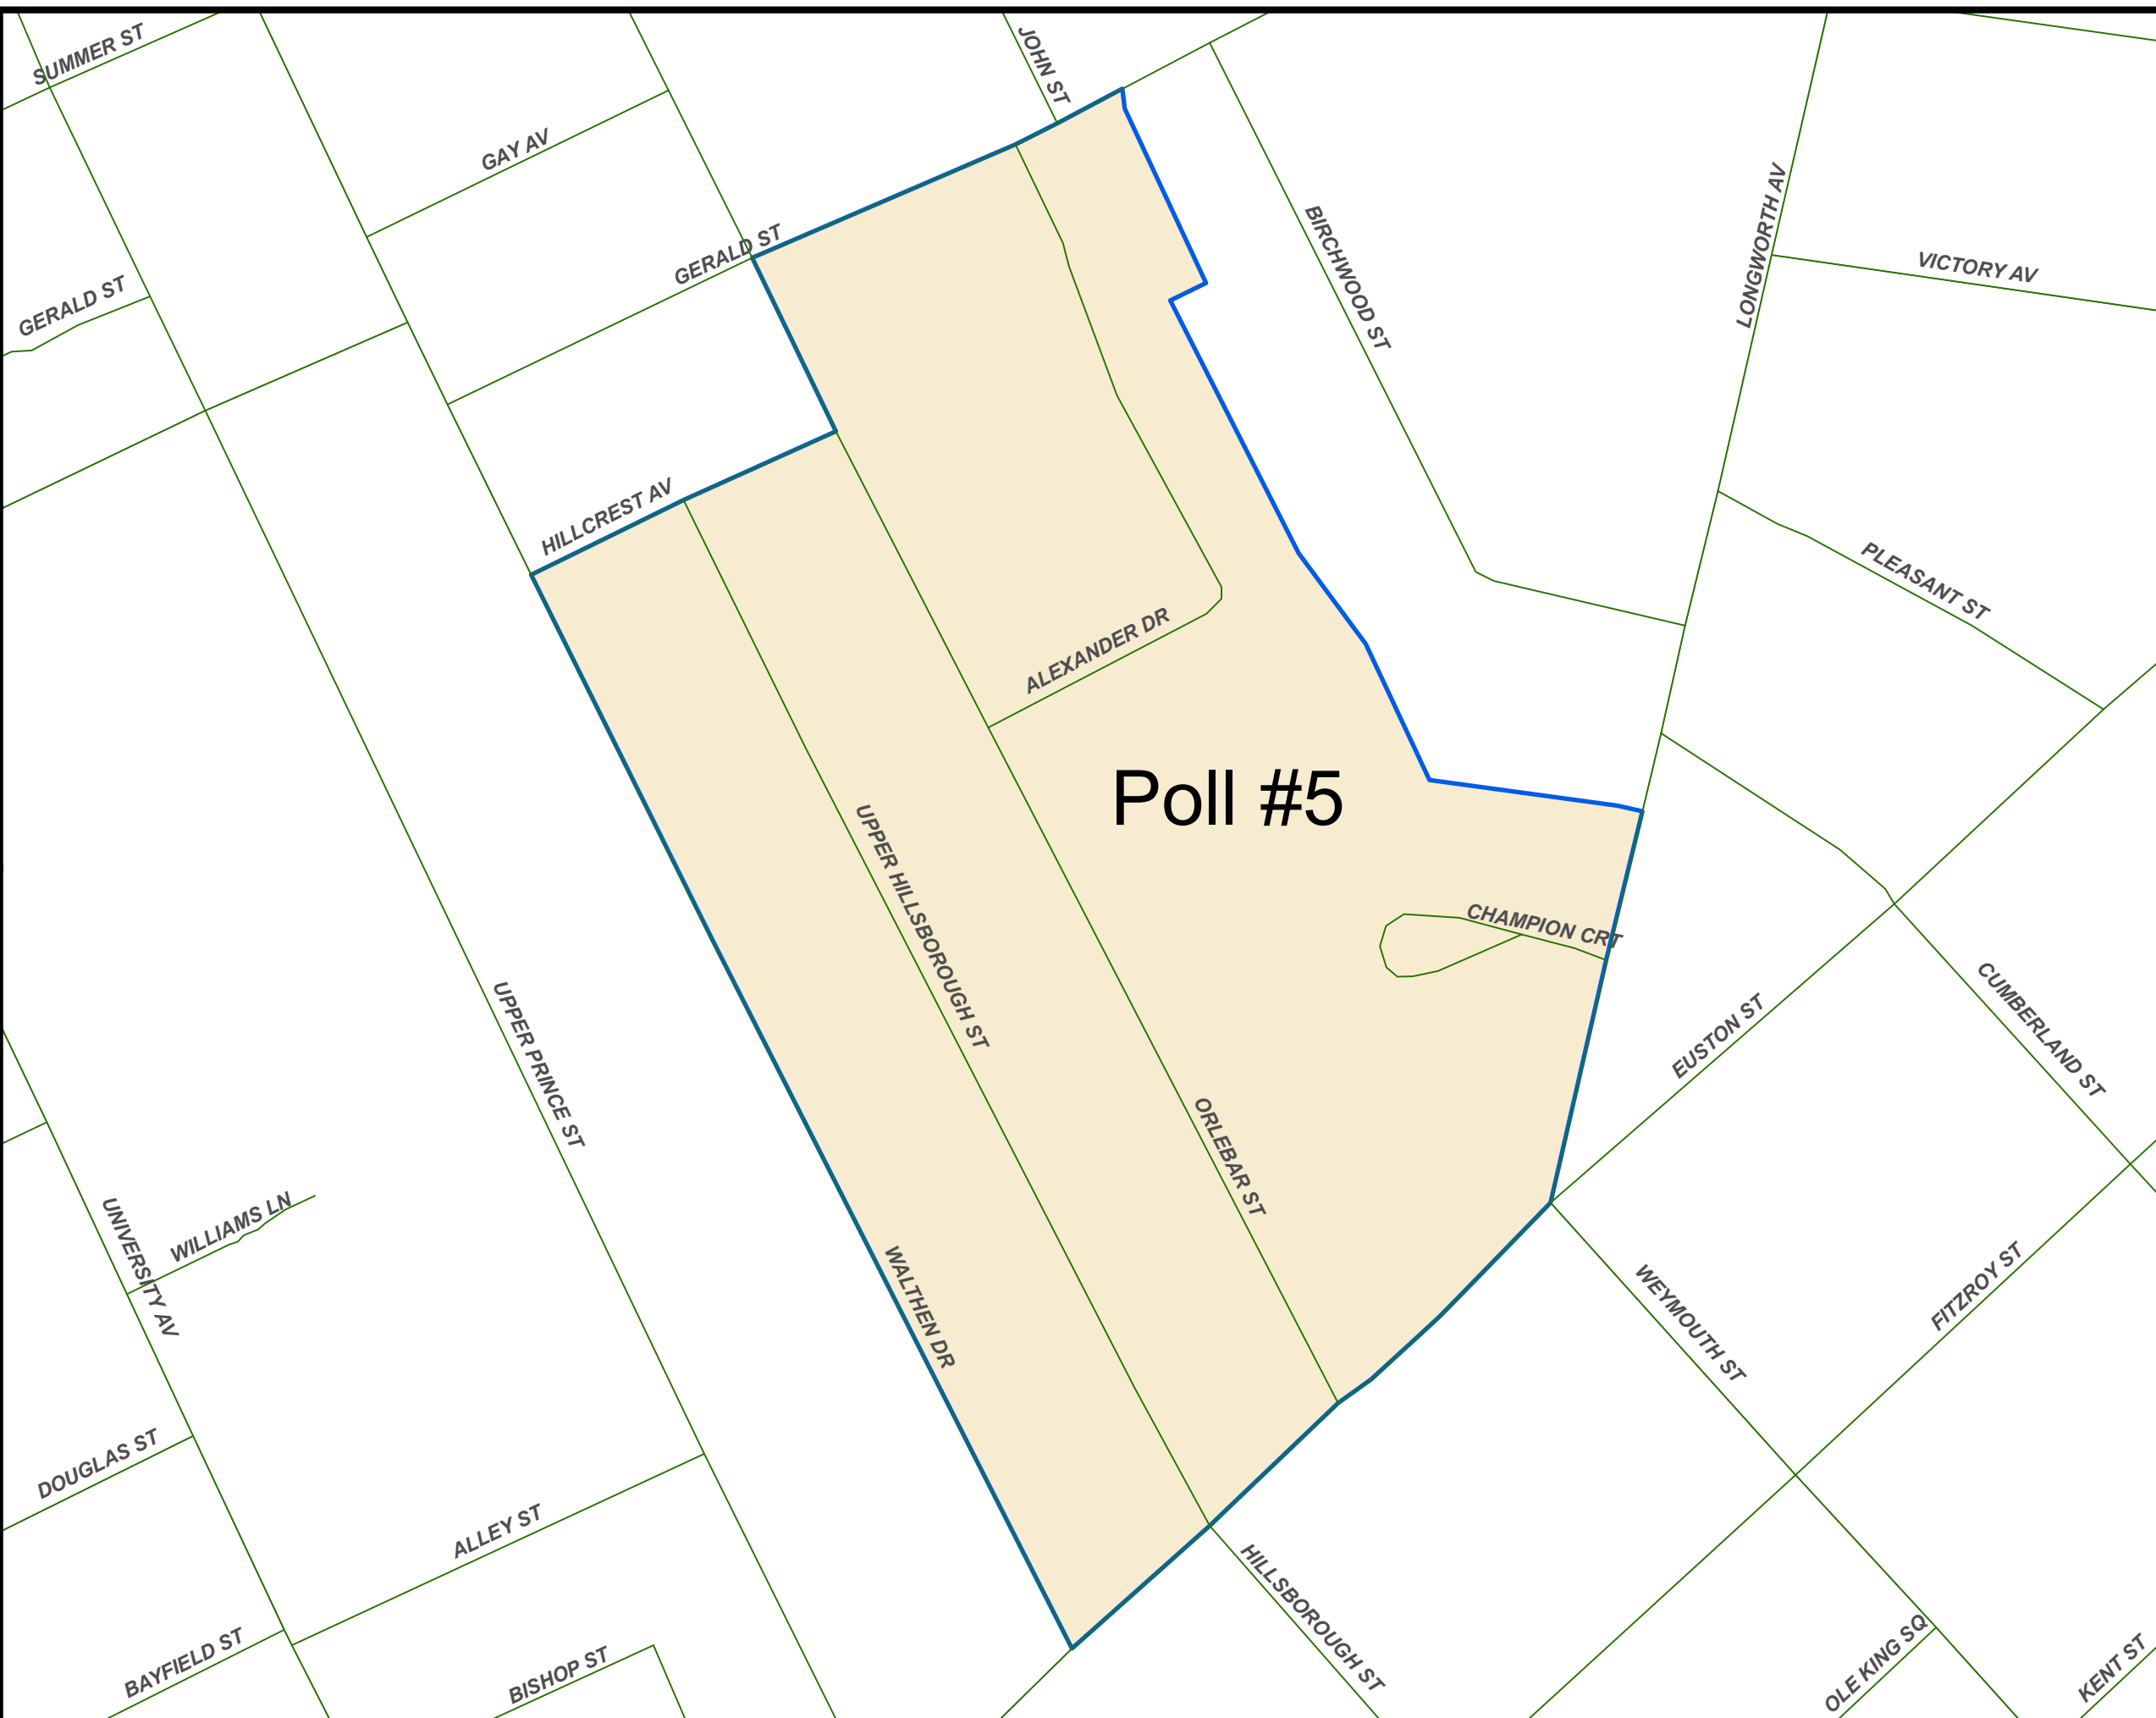

Charlottetown
Municipal Ward # 4
Spring Park

Polling Division
No. 5
UPPER HILLSBOROUGH

Legend

Municipal Poll

Note:
The maps are designed as a general index of the electoral district divisions and are not intended to be used for measurements or for legal purposes.

199 Queen St.
Charlottetown, PE, C1A 4B7
(902) 566-5548

Poll #5