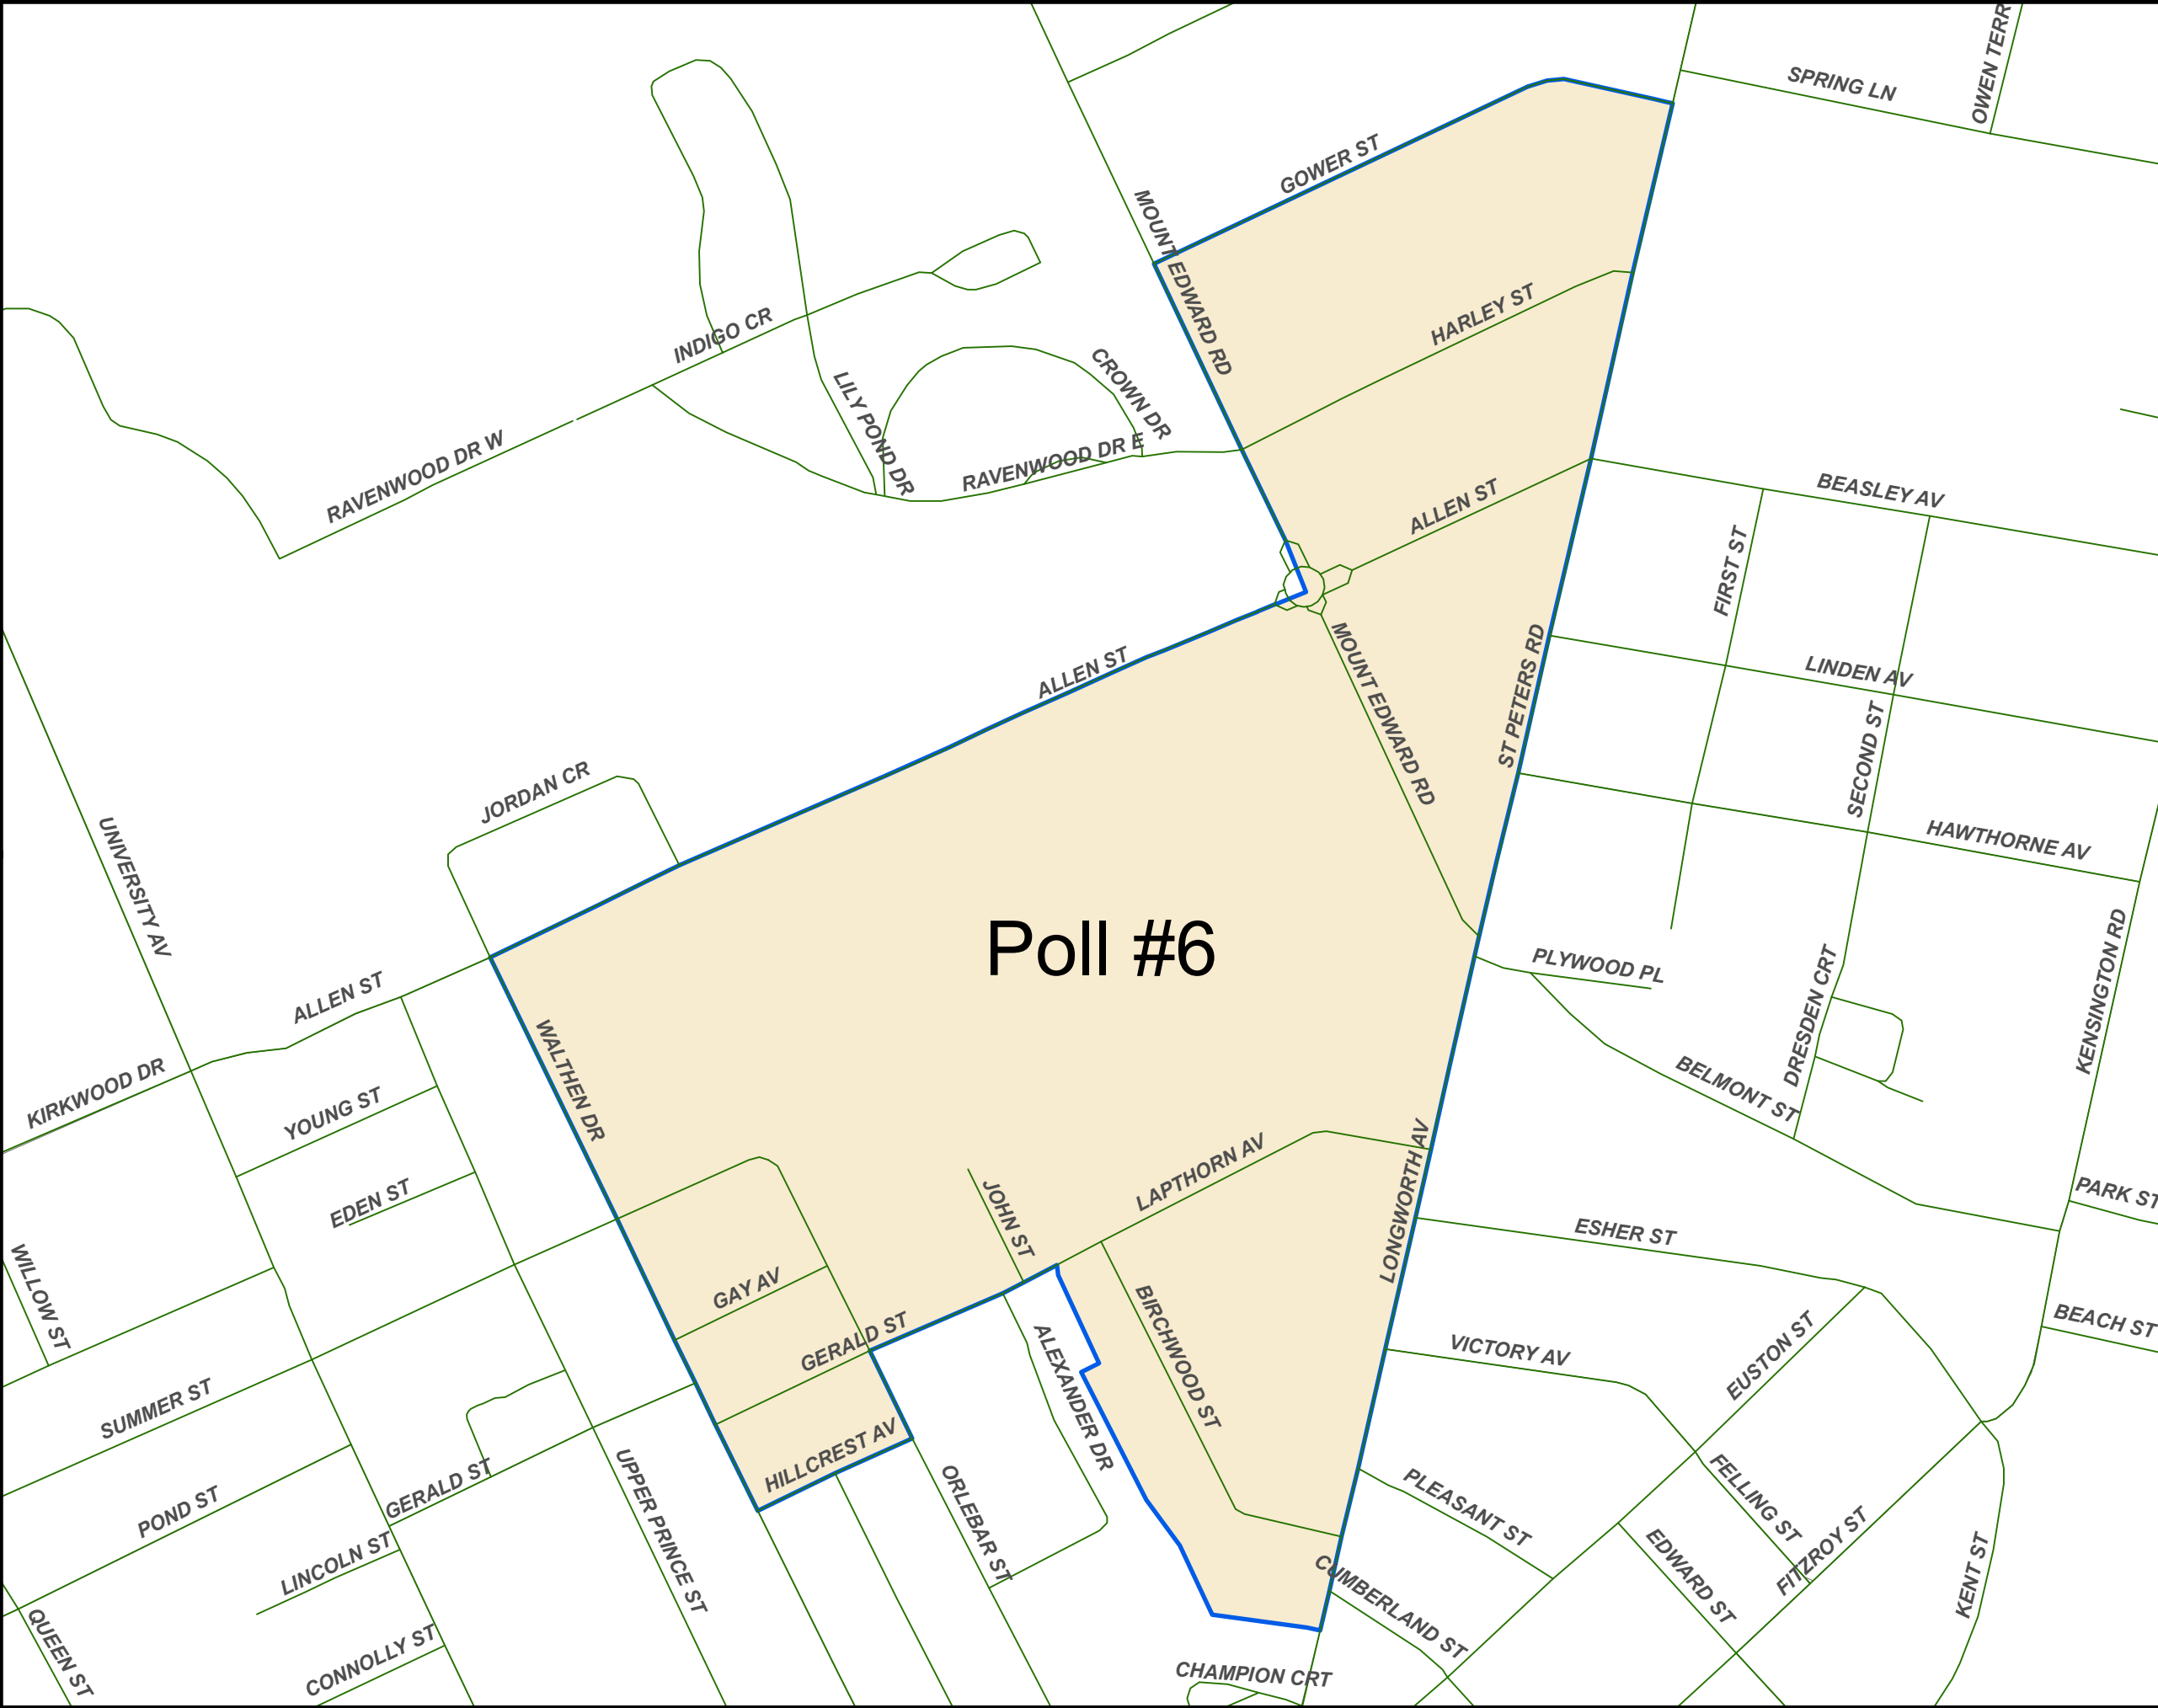

Charlottetown
Municipal Ward # 4
Spring Park

Polling Division
No. 6
LAPTHORN AV

Legend
 Municipal Poll

Note:
The maps are designed as a general index of the electoral district divisions and are not intended to be used for measurements or for legal purposes.