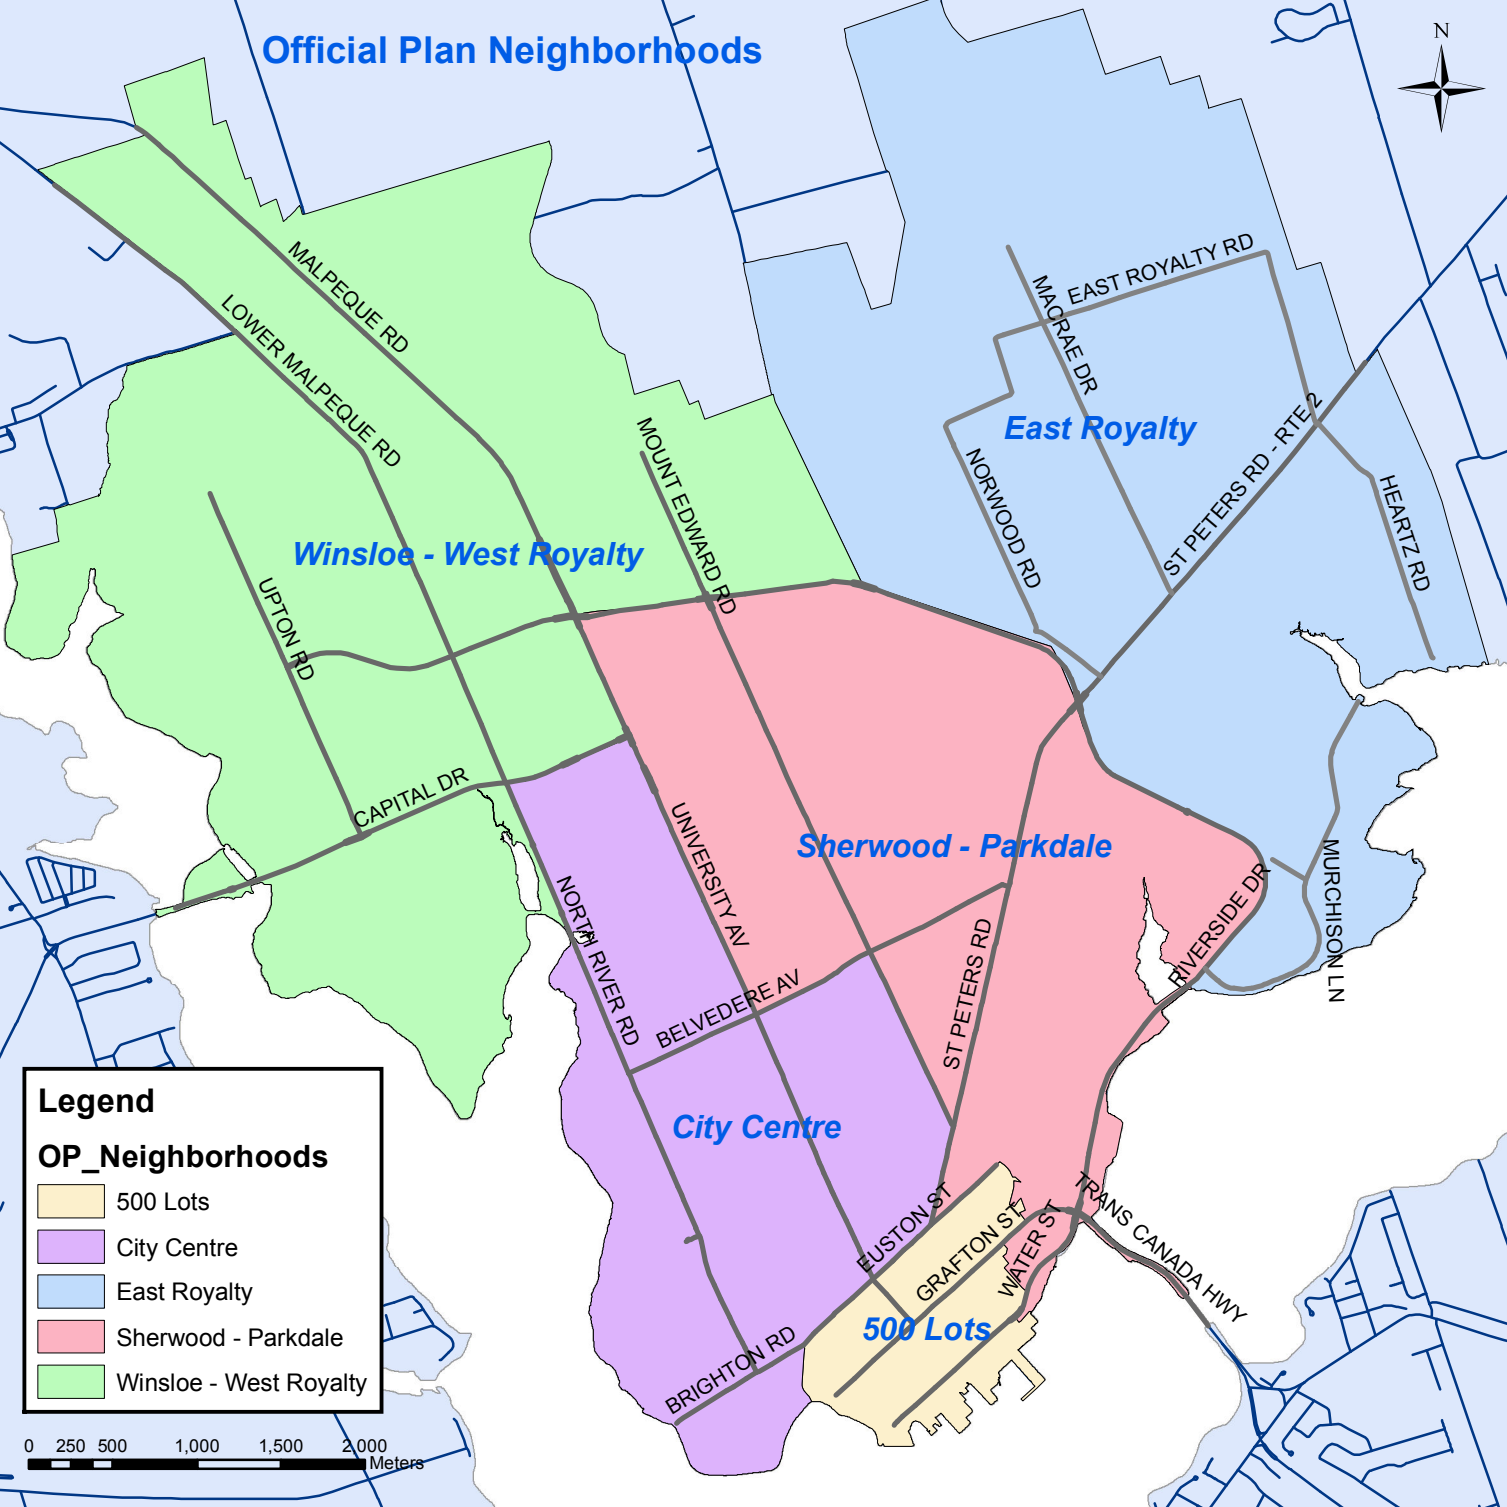

Official Plan Neighborhoods

Legend

OP_Neighborhoods

-  500 Lots
-  City Centre
-  East Royalty
-  Sherwood - Parkdale
-  Winsloe - West Royalty