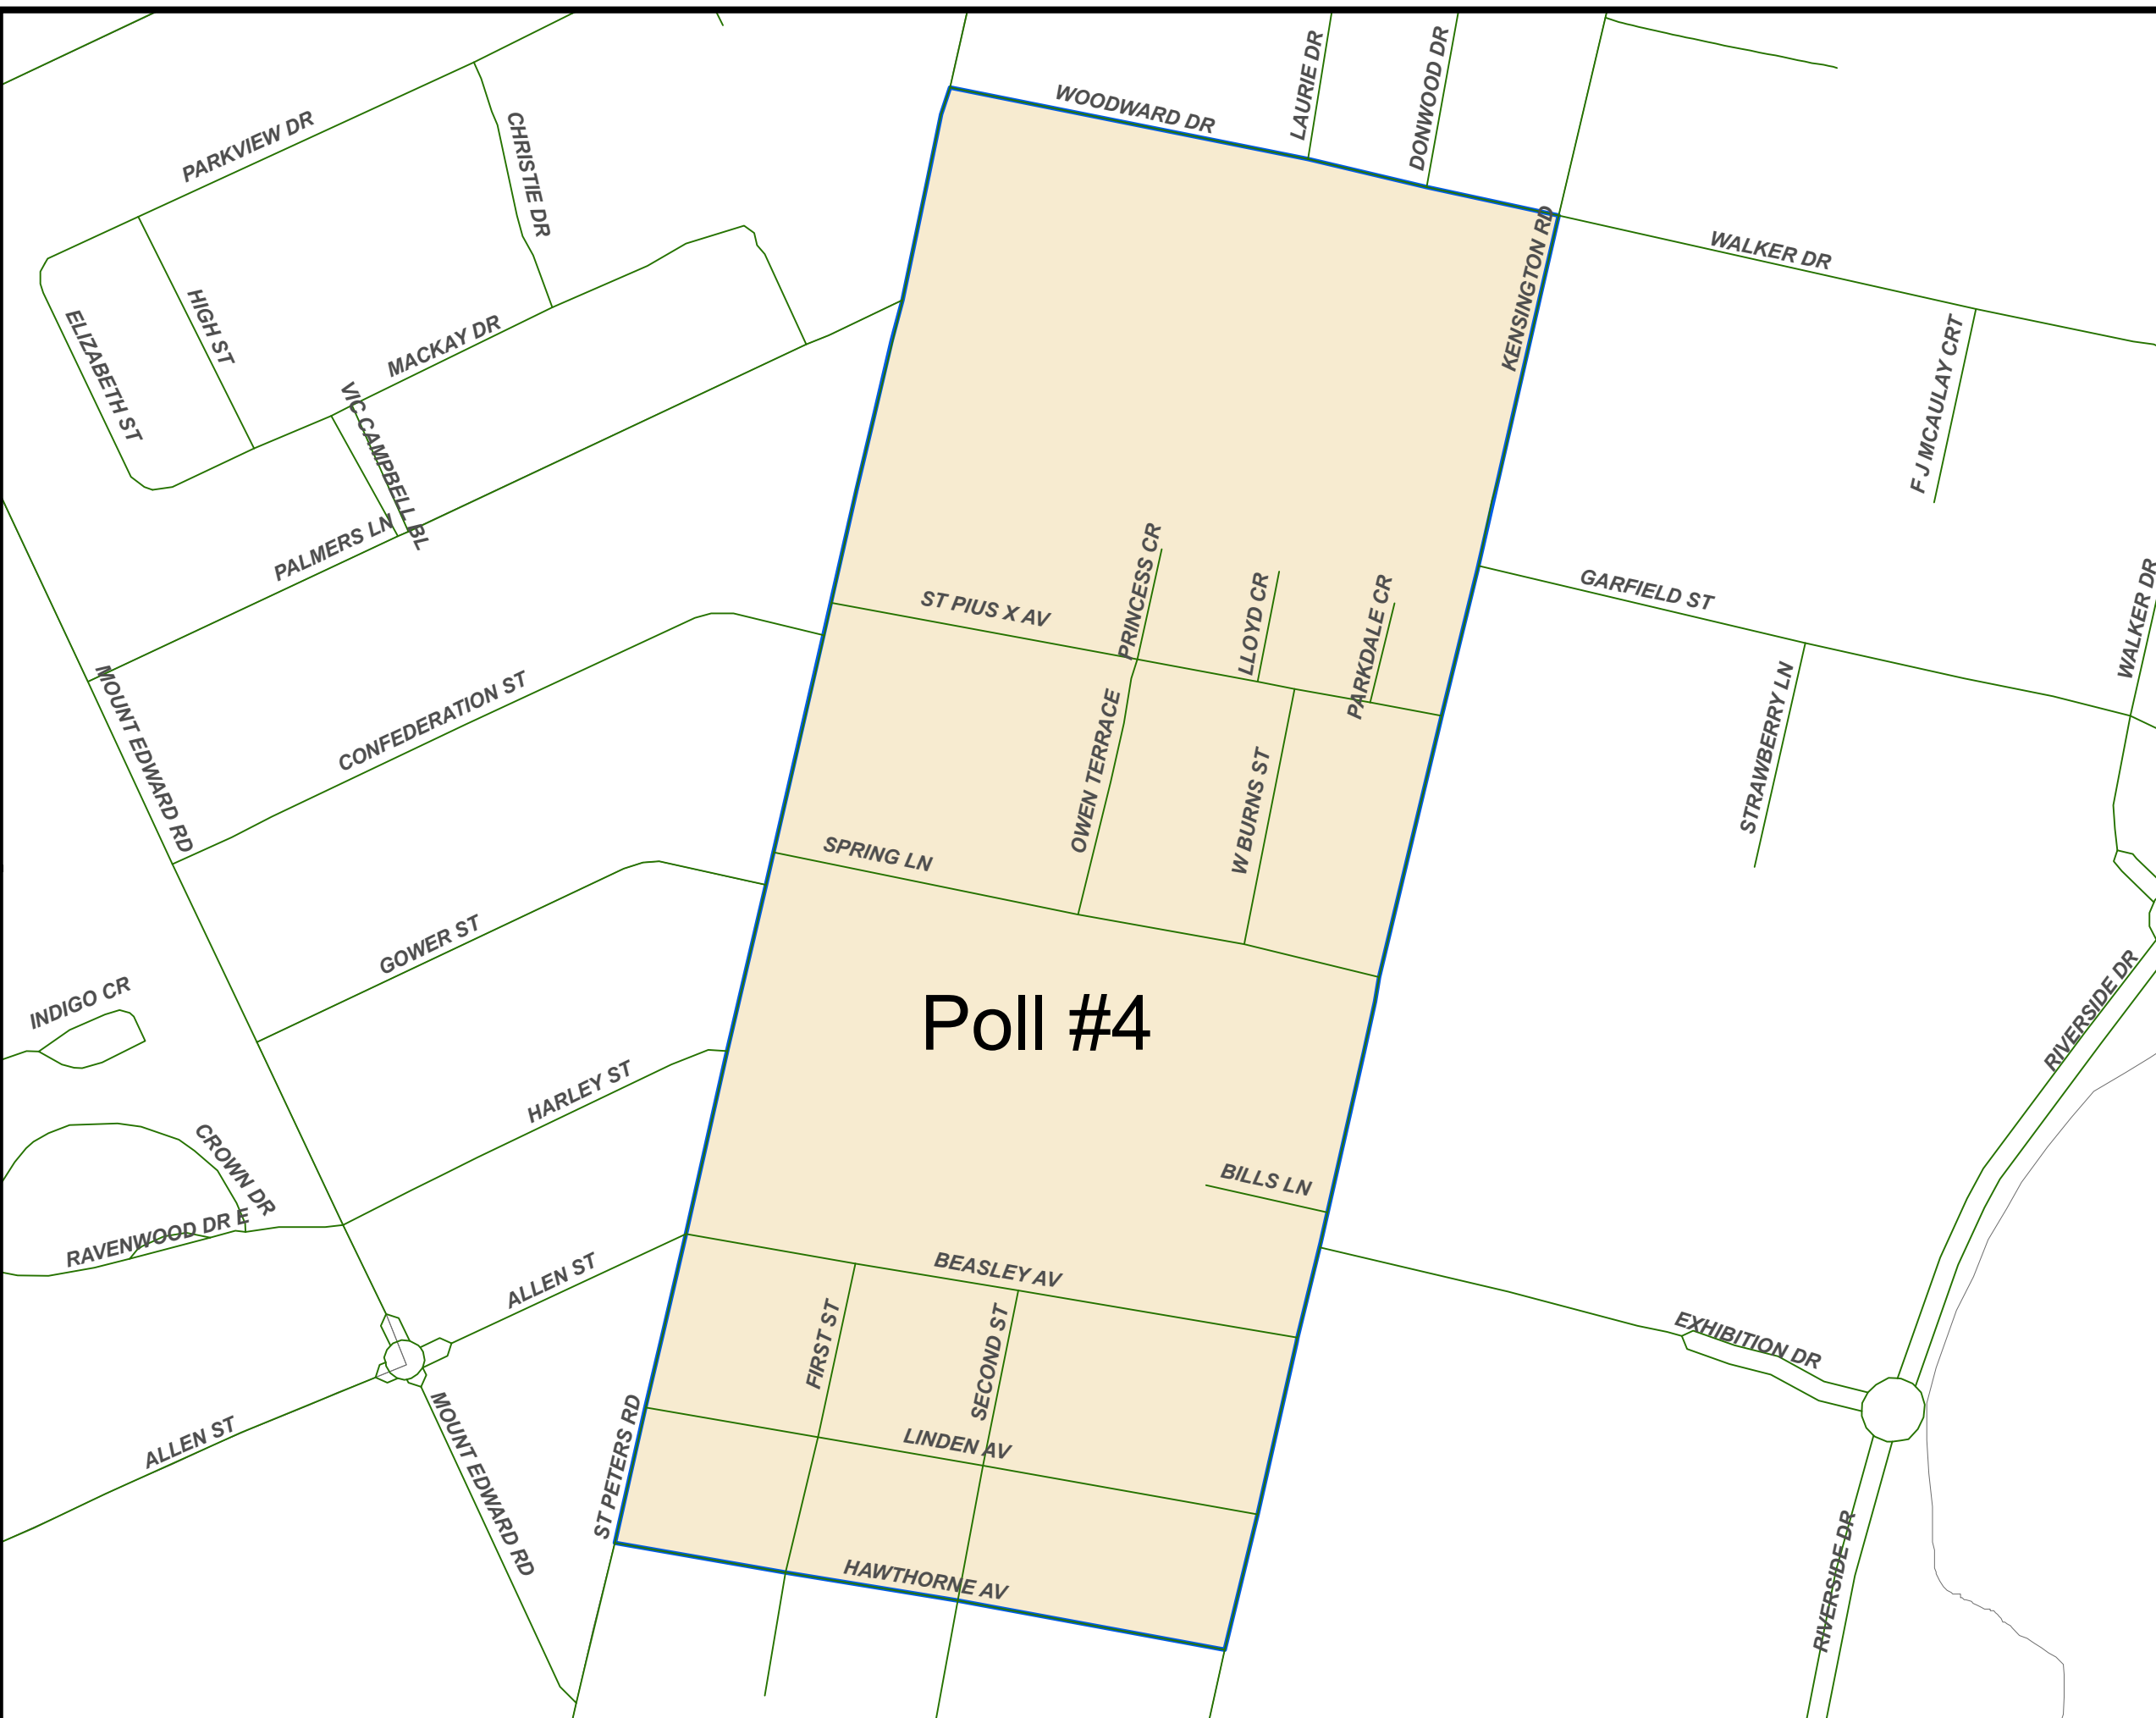

Charlottetown
Municipal Ward # 2
Belvedere

Polling Division
No.4
Linden Av

Legend

Municipal Poll

Note:
The maps are designed as a general index of the electoral district divisions and are not intended to be used for measurements or for legal purposes.

199 Queen St.
Charlottetown, PE, C1A 4B7
(902) 566-5548