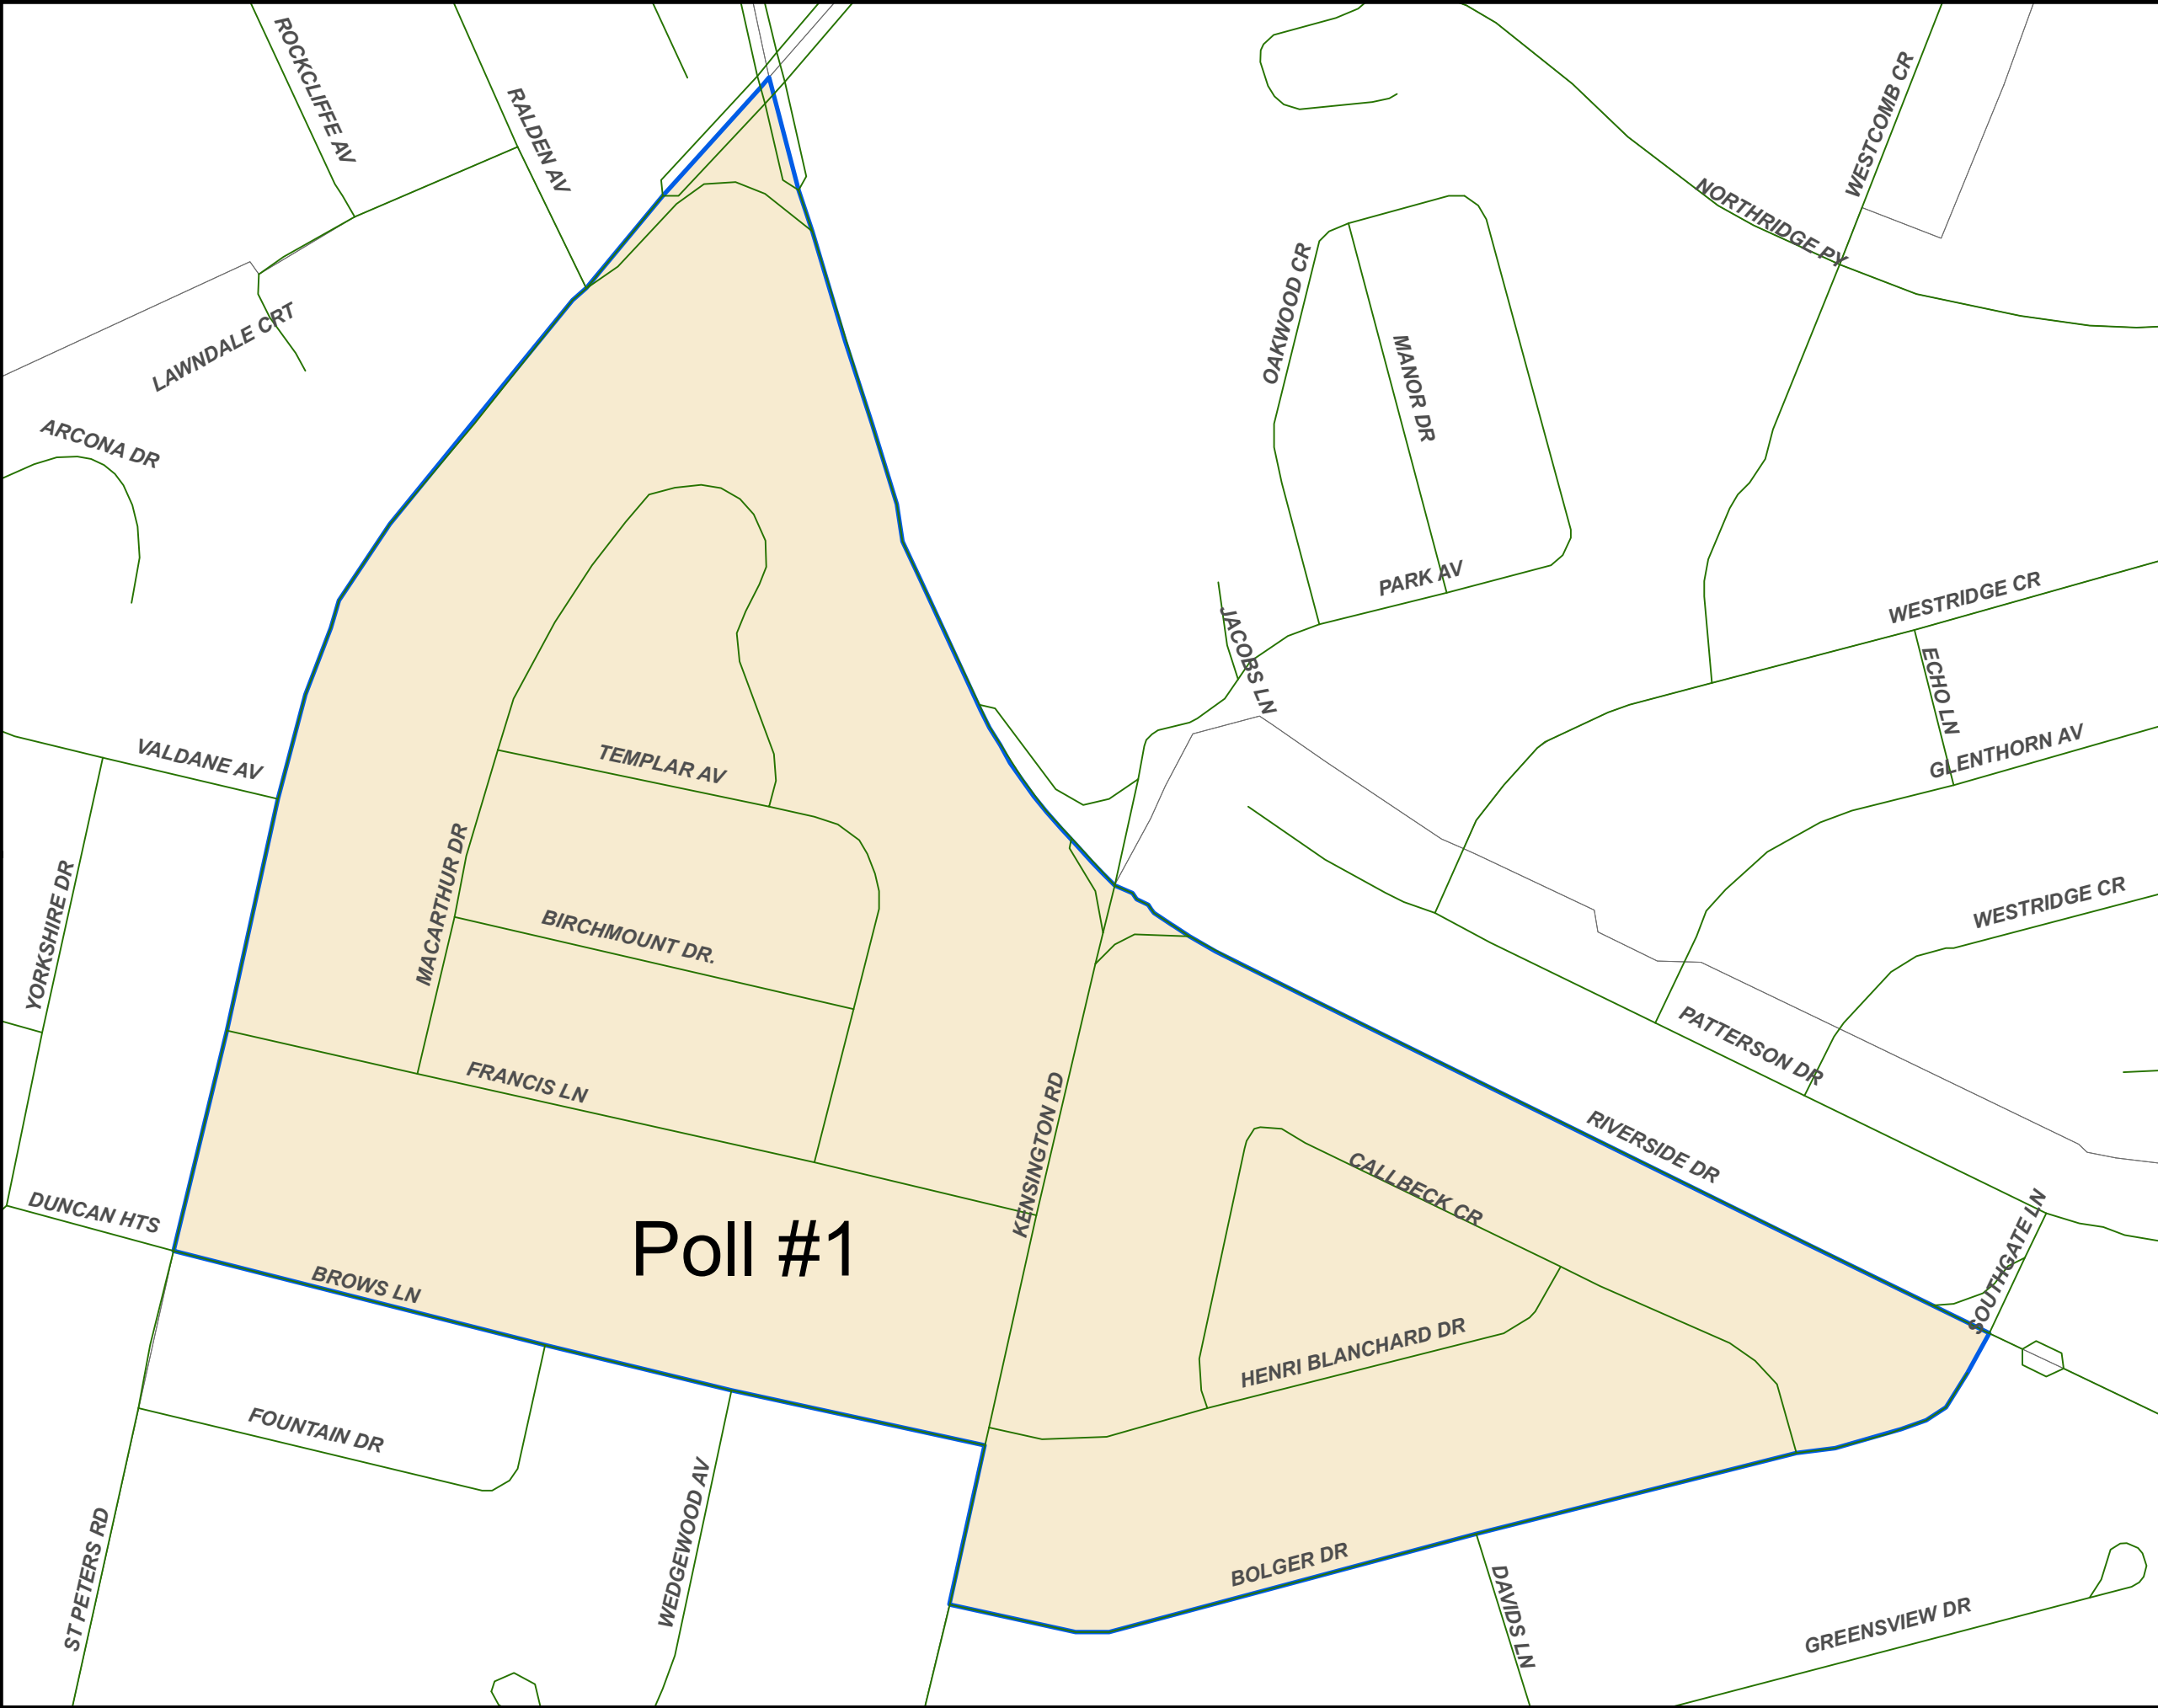

Charlottetown
Municipal Ward # 2
Belvedere

Polling Division
No.1
Francis Ln

Legend

Municipal Poll

Note:
The maps are designed as a general index of the electoral district divisions and are not intended to be used for measurements or for legal purposes.

199 Queen St.
Charlottetown, PE, C1A 4B7
(902) 566-5548