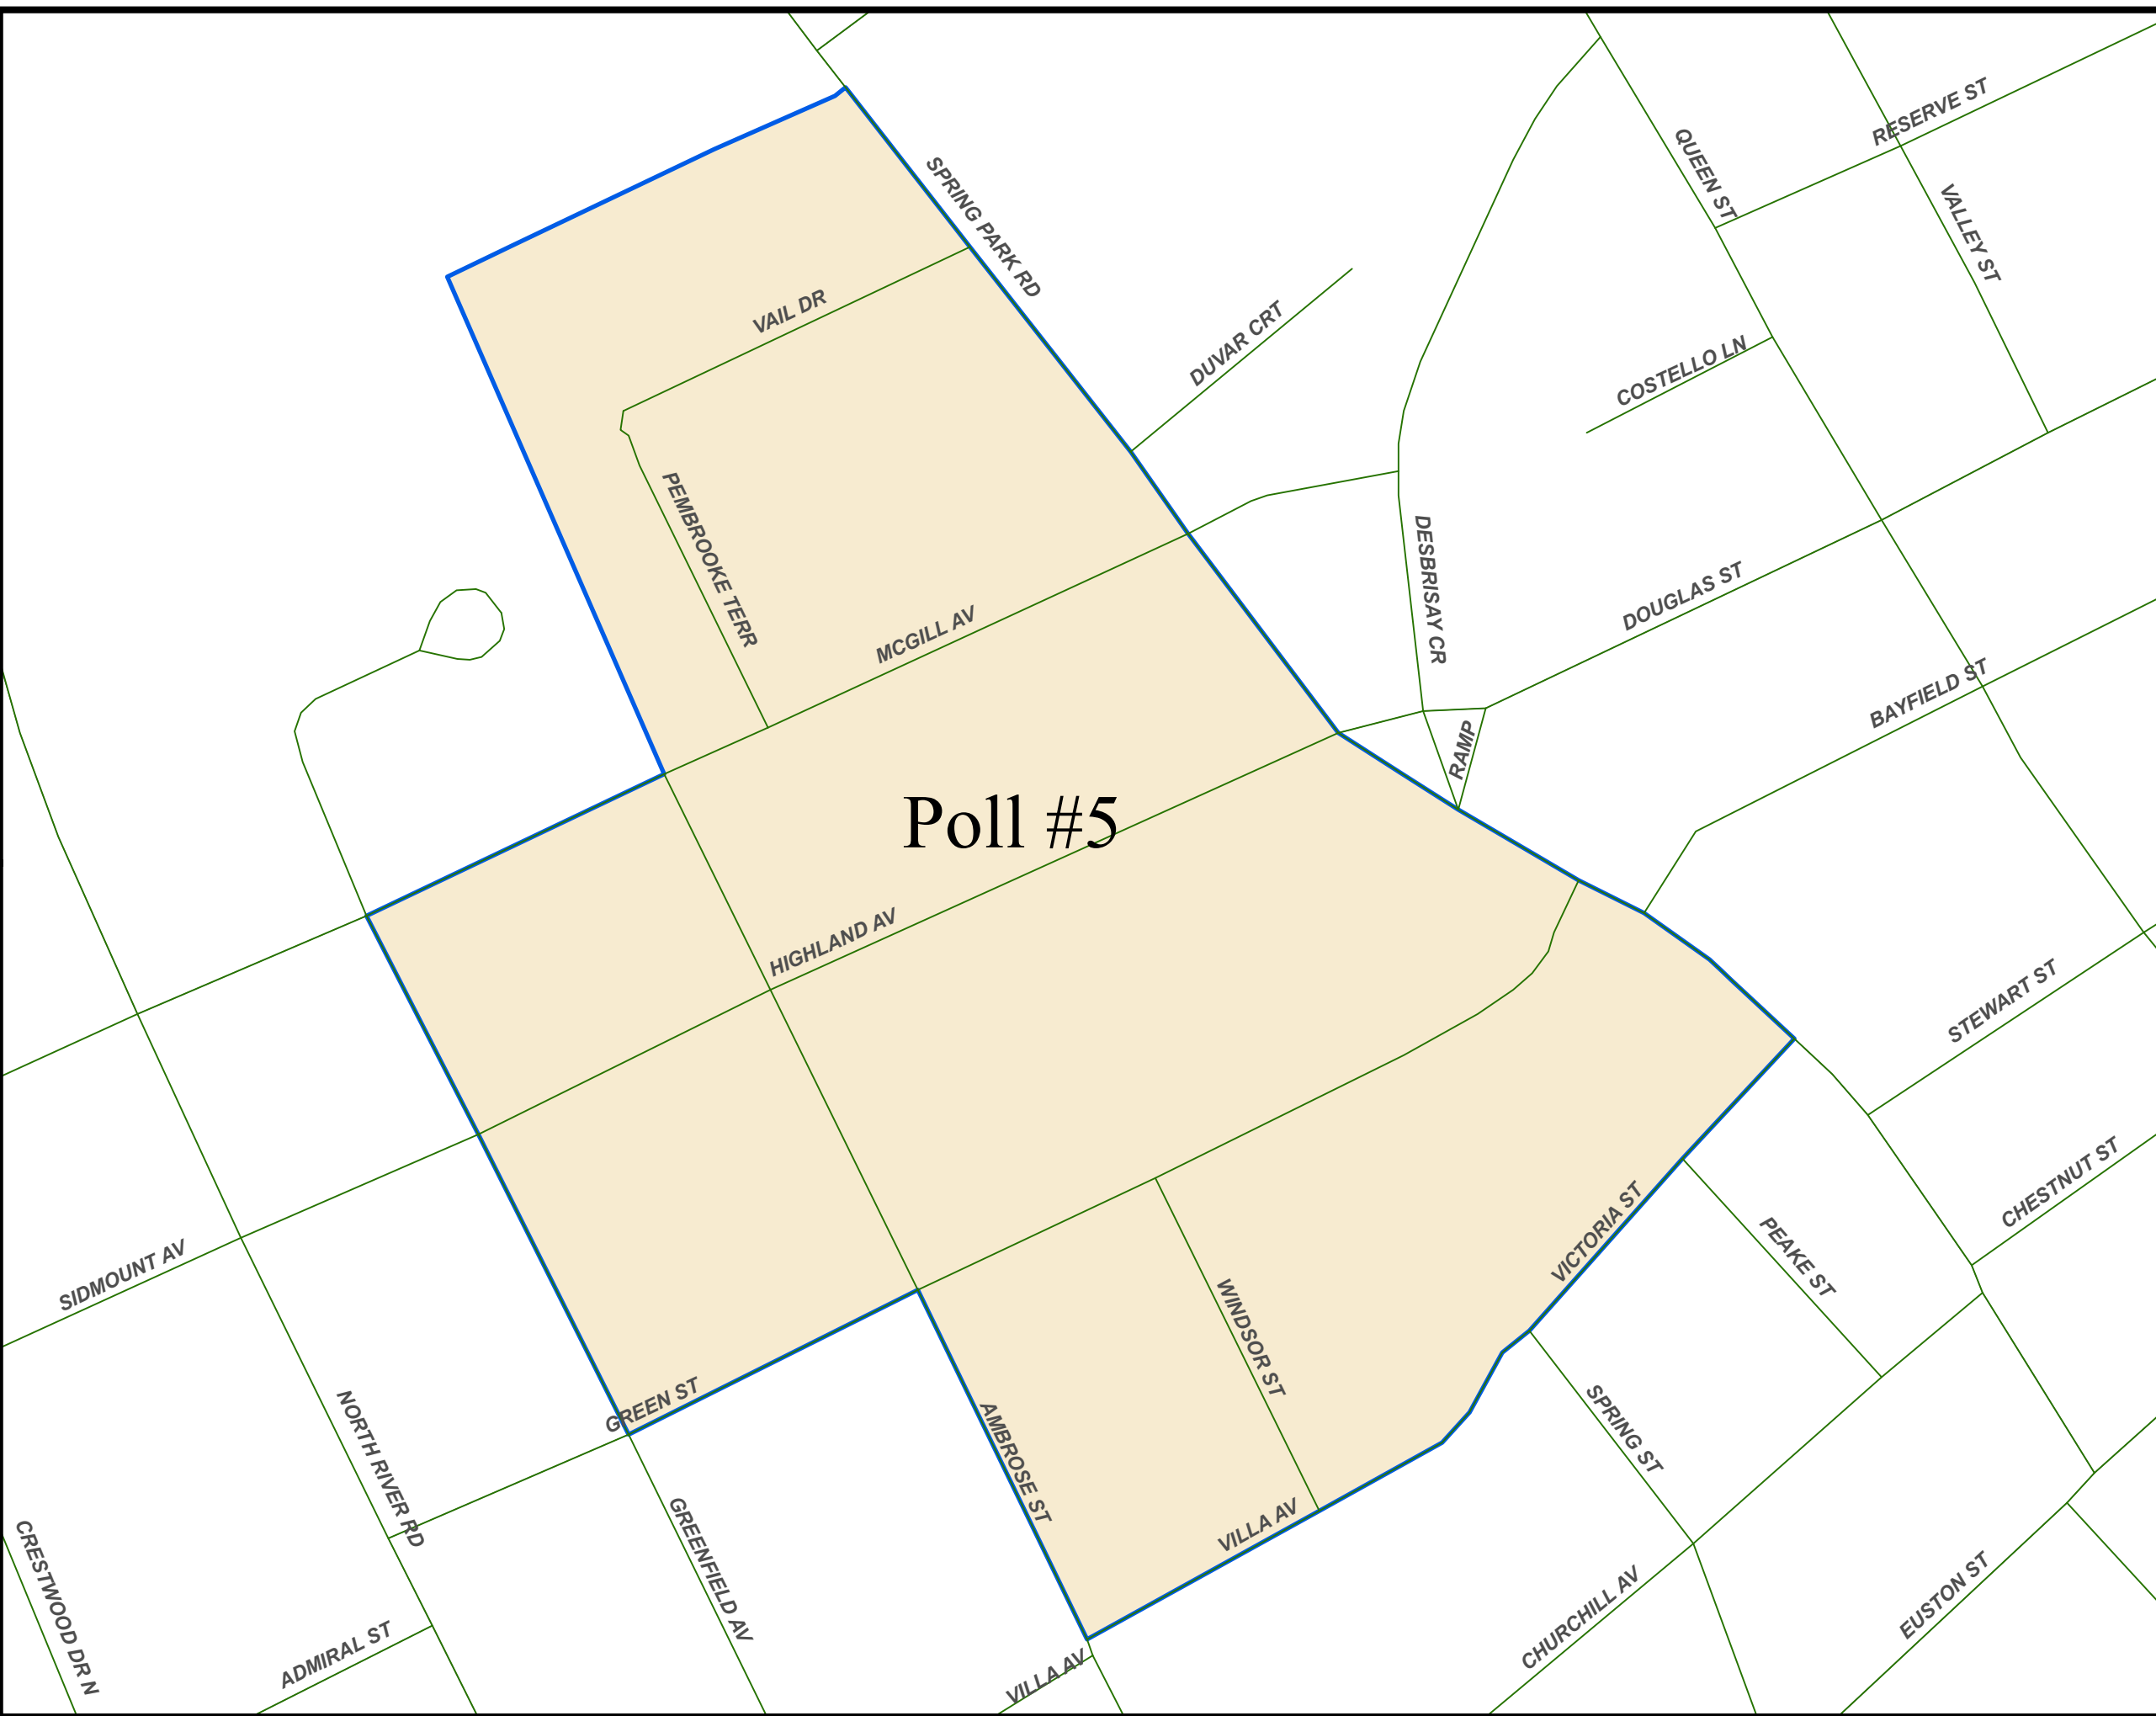

Charlottetown
Municipal Ward # 3
Brighton

Poll #5

Legend

Municipal Poll

Note:
The maps are designed as a general index of the electoral district divisions and are not intended to be used for measurements or for legal purposes.

199 Queen St.
Charlottetown, PE, C1A 4B7
(902) 566-5548