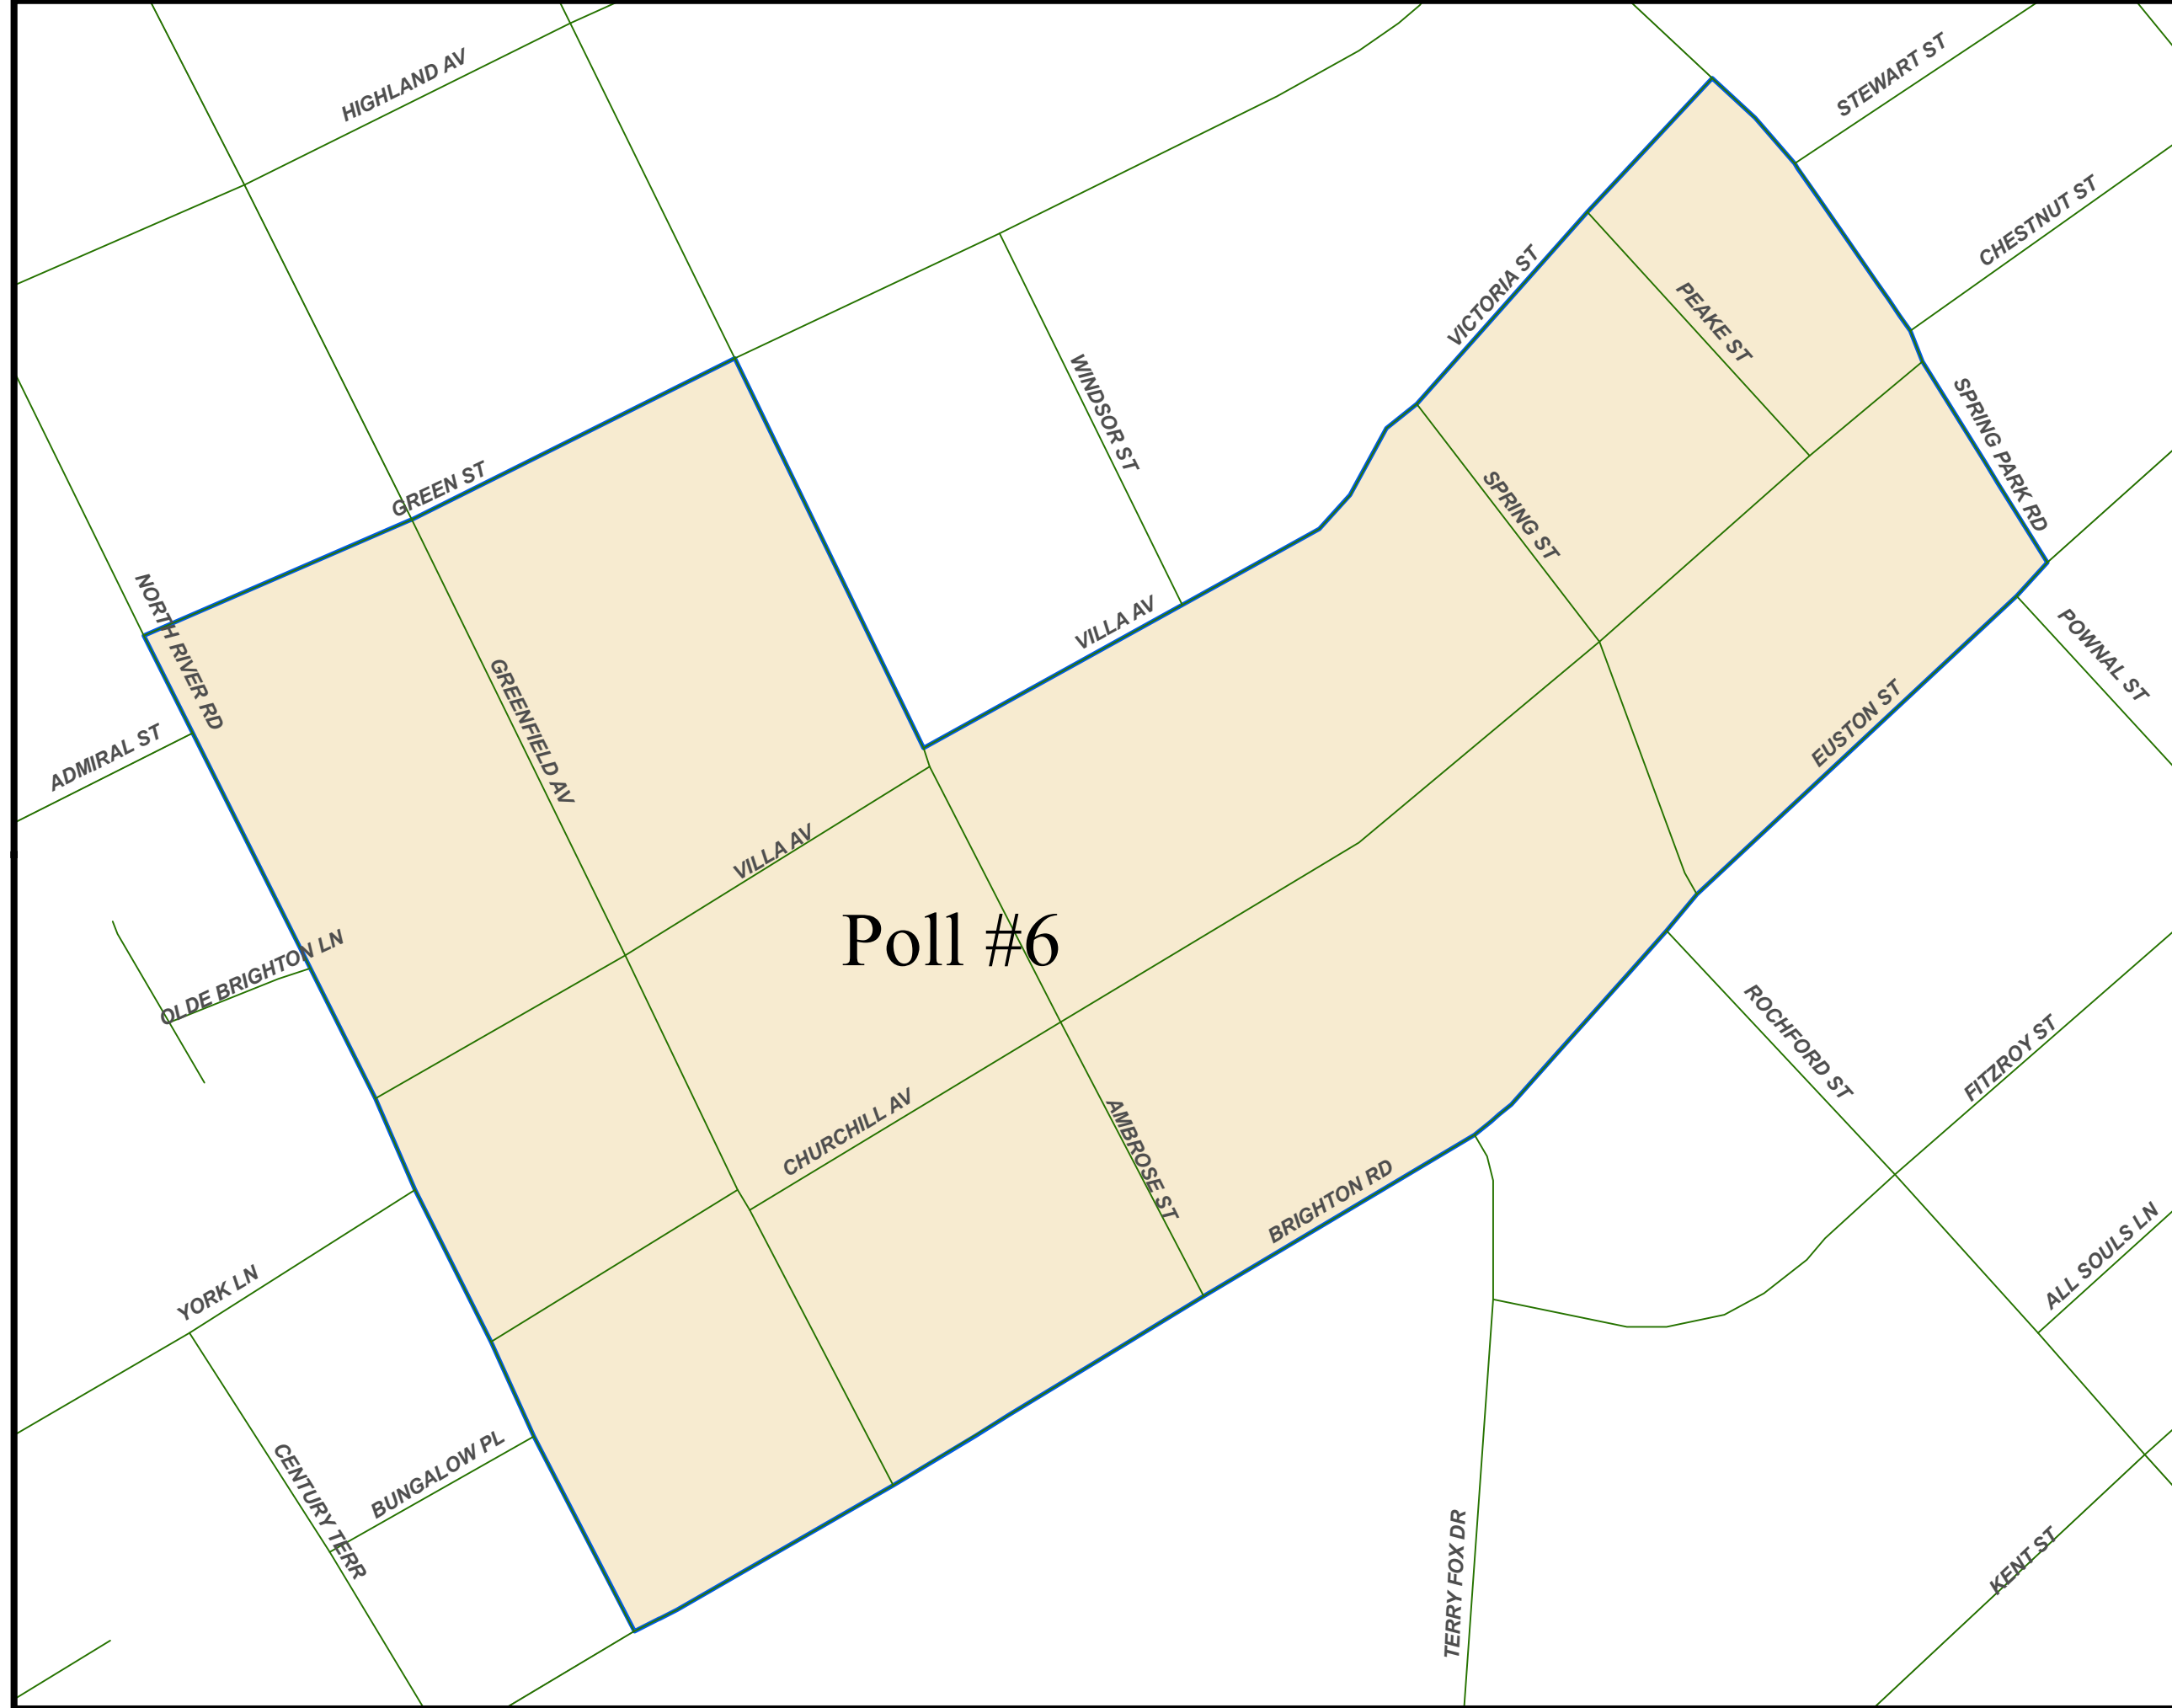

Charlottetown
Municipal Ward # 3
Brighton

Legend

Municipal Poll

Note:
The maps are designed as a general index of the electoral district divisions and are not intended to be used for measurements or for legal purposes.

199 Queen St.
Charlottetown, PE, C1A 4B7
(902) 566-5548