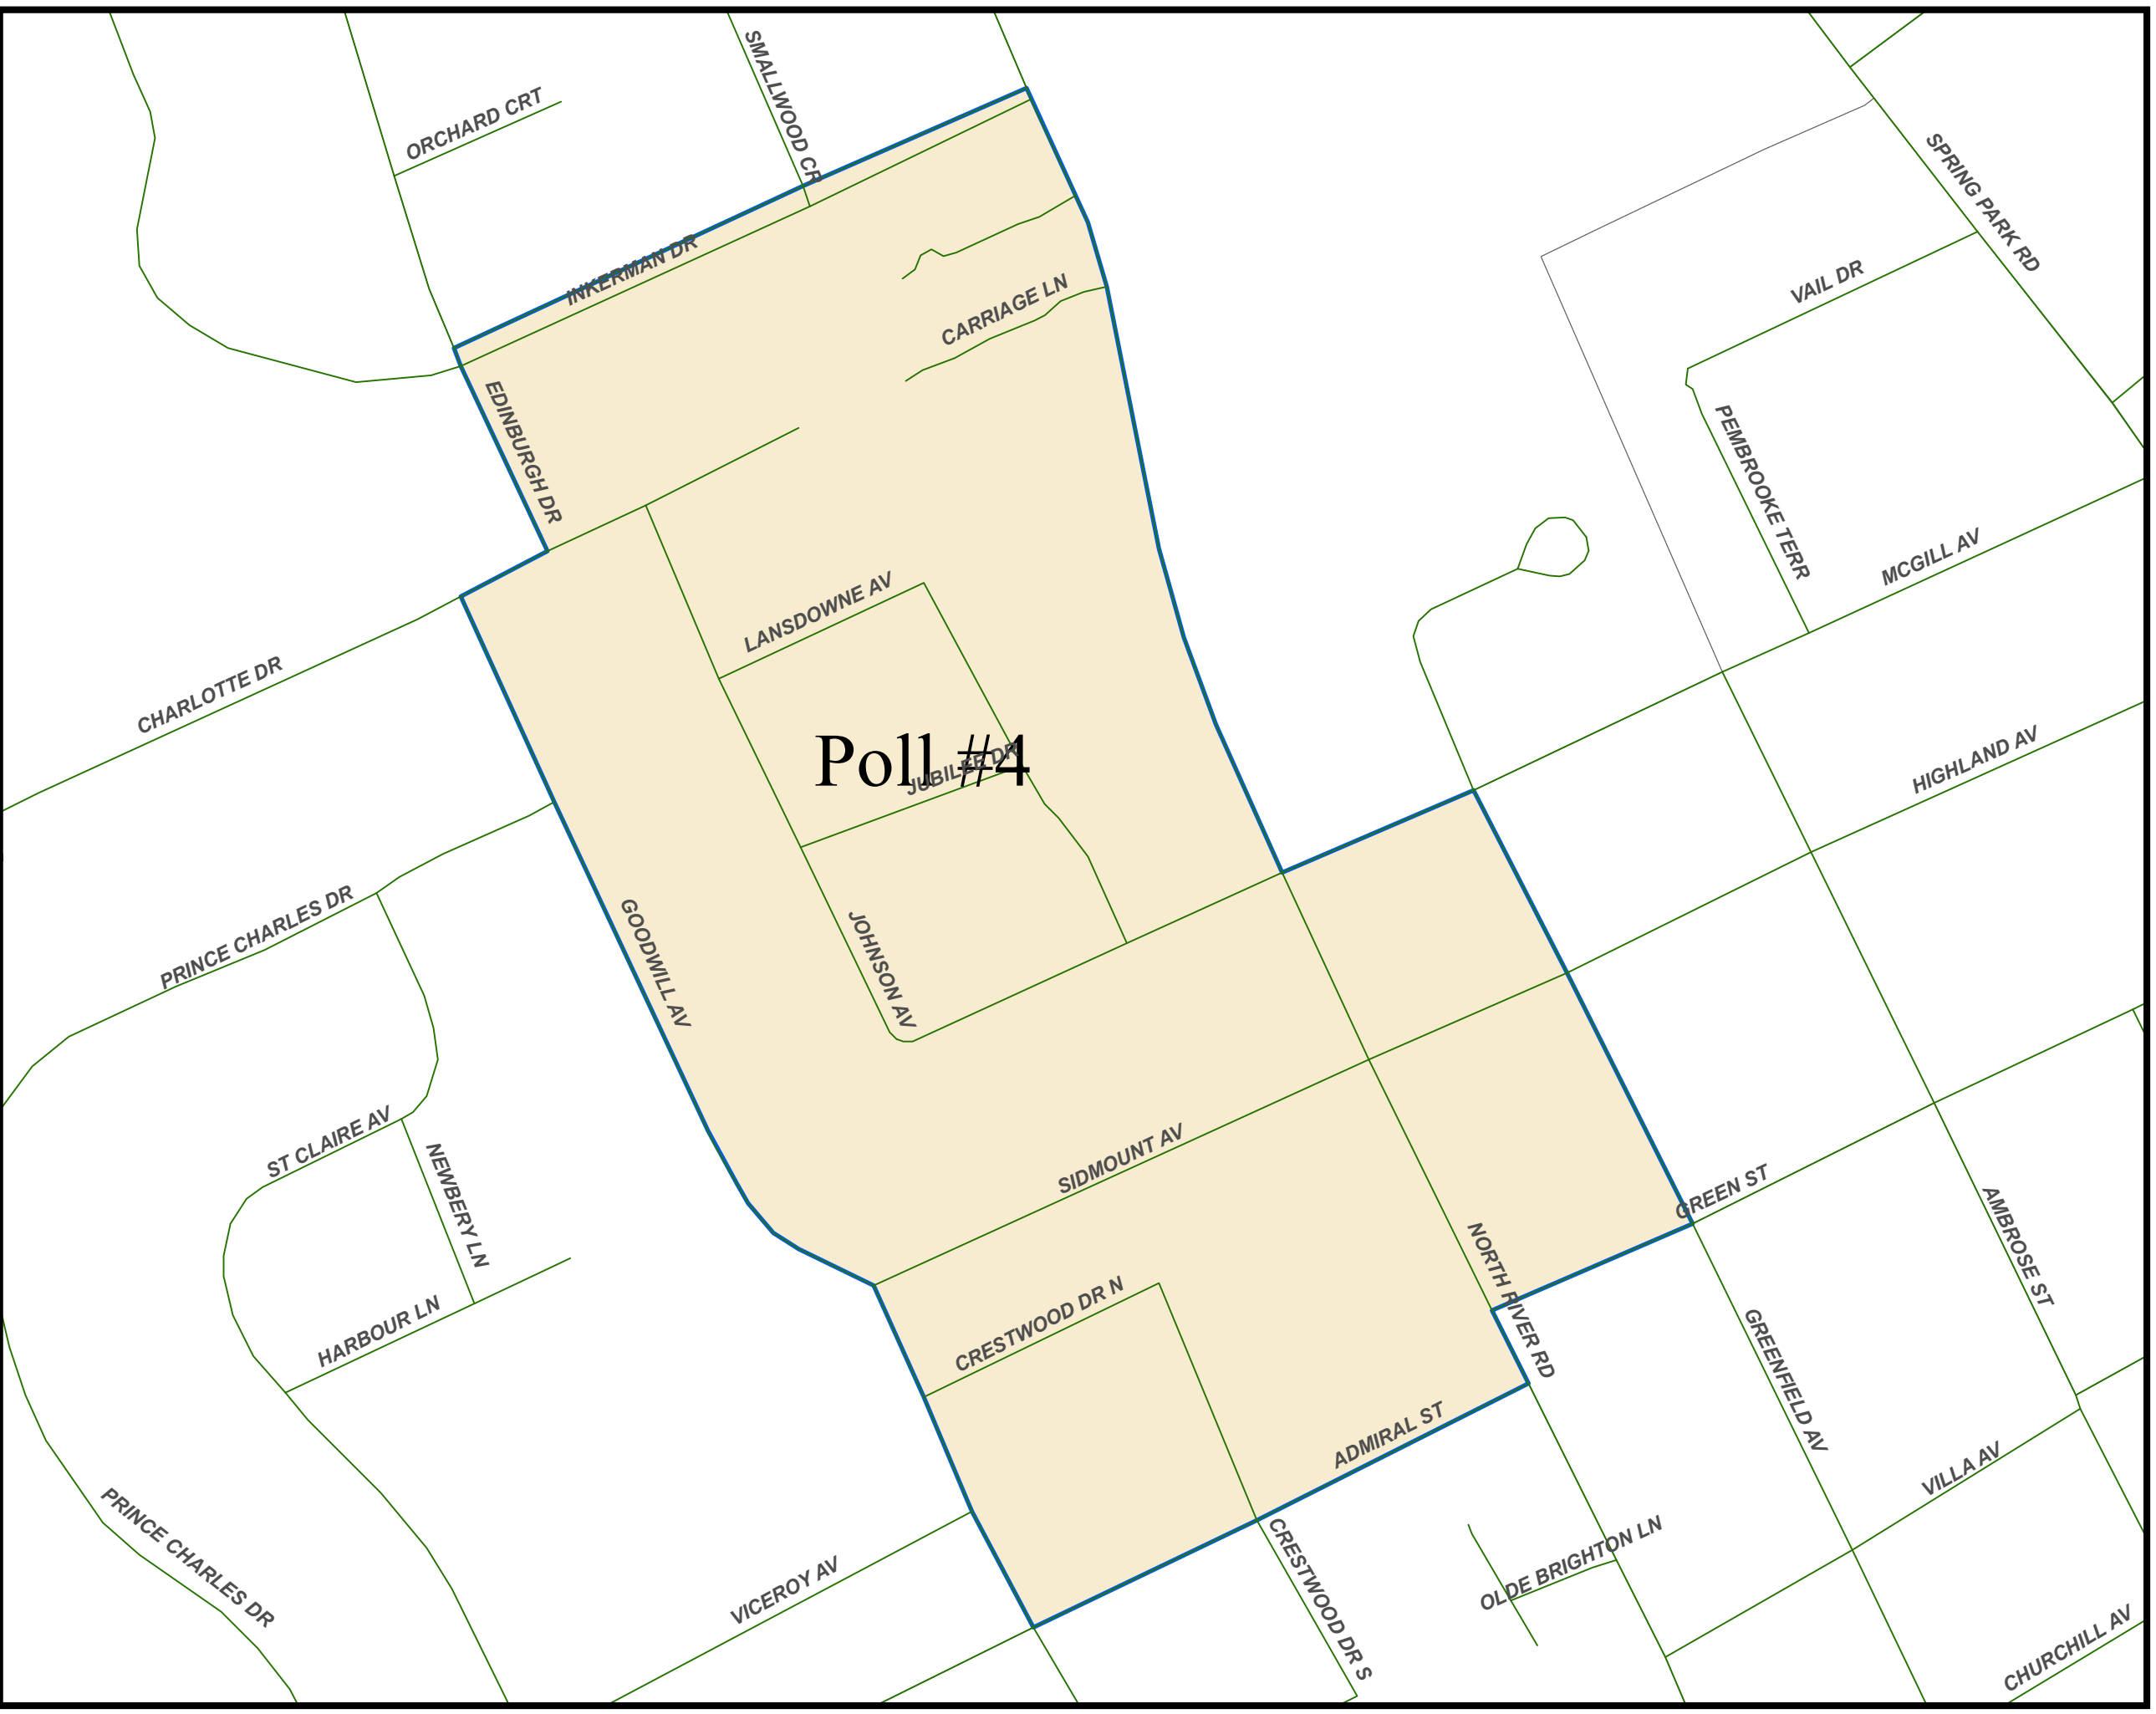

Charlottetown
Municipal Ward # 3
Brighton

Legend

Municipal Poll

Note:
The maps are designed as a general index of the electoral district divisions and are not intended to be used for measurements or for legal purposes.

199 Queen St.
Charlottetown, PE, C1A 4B7
(902) 566-5548

Poll #4