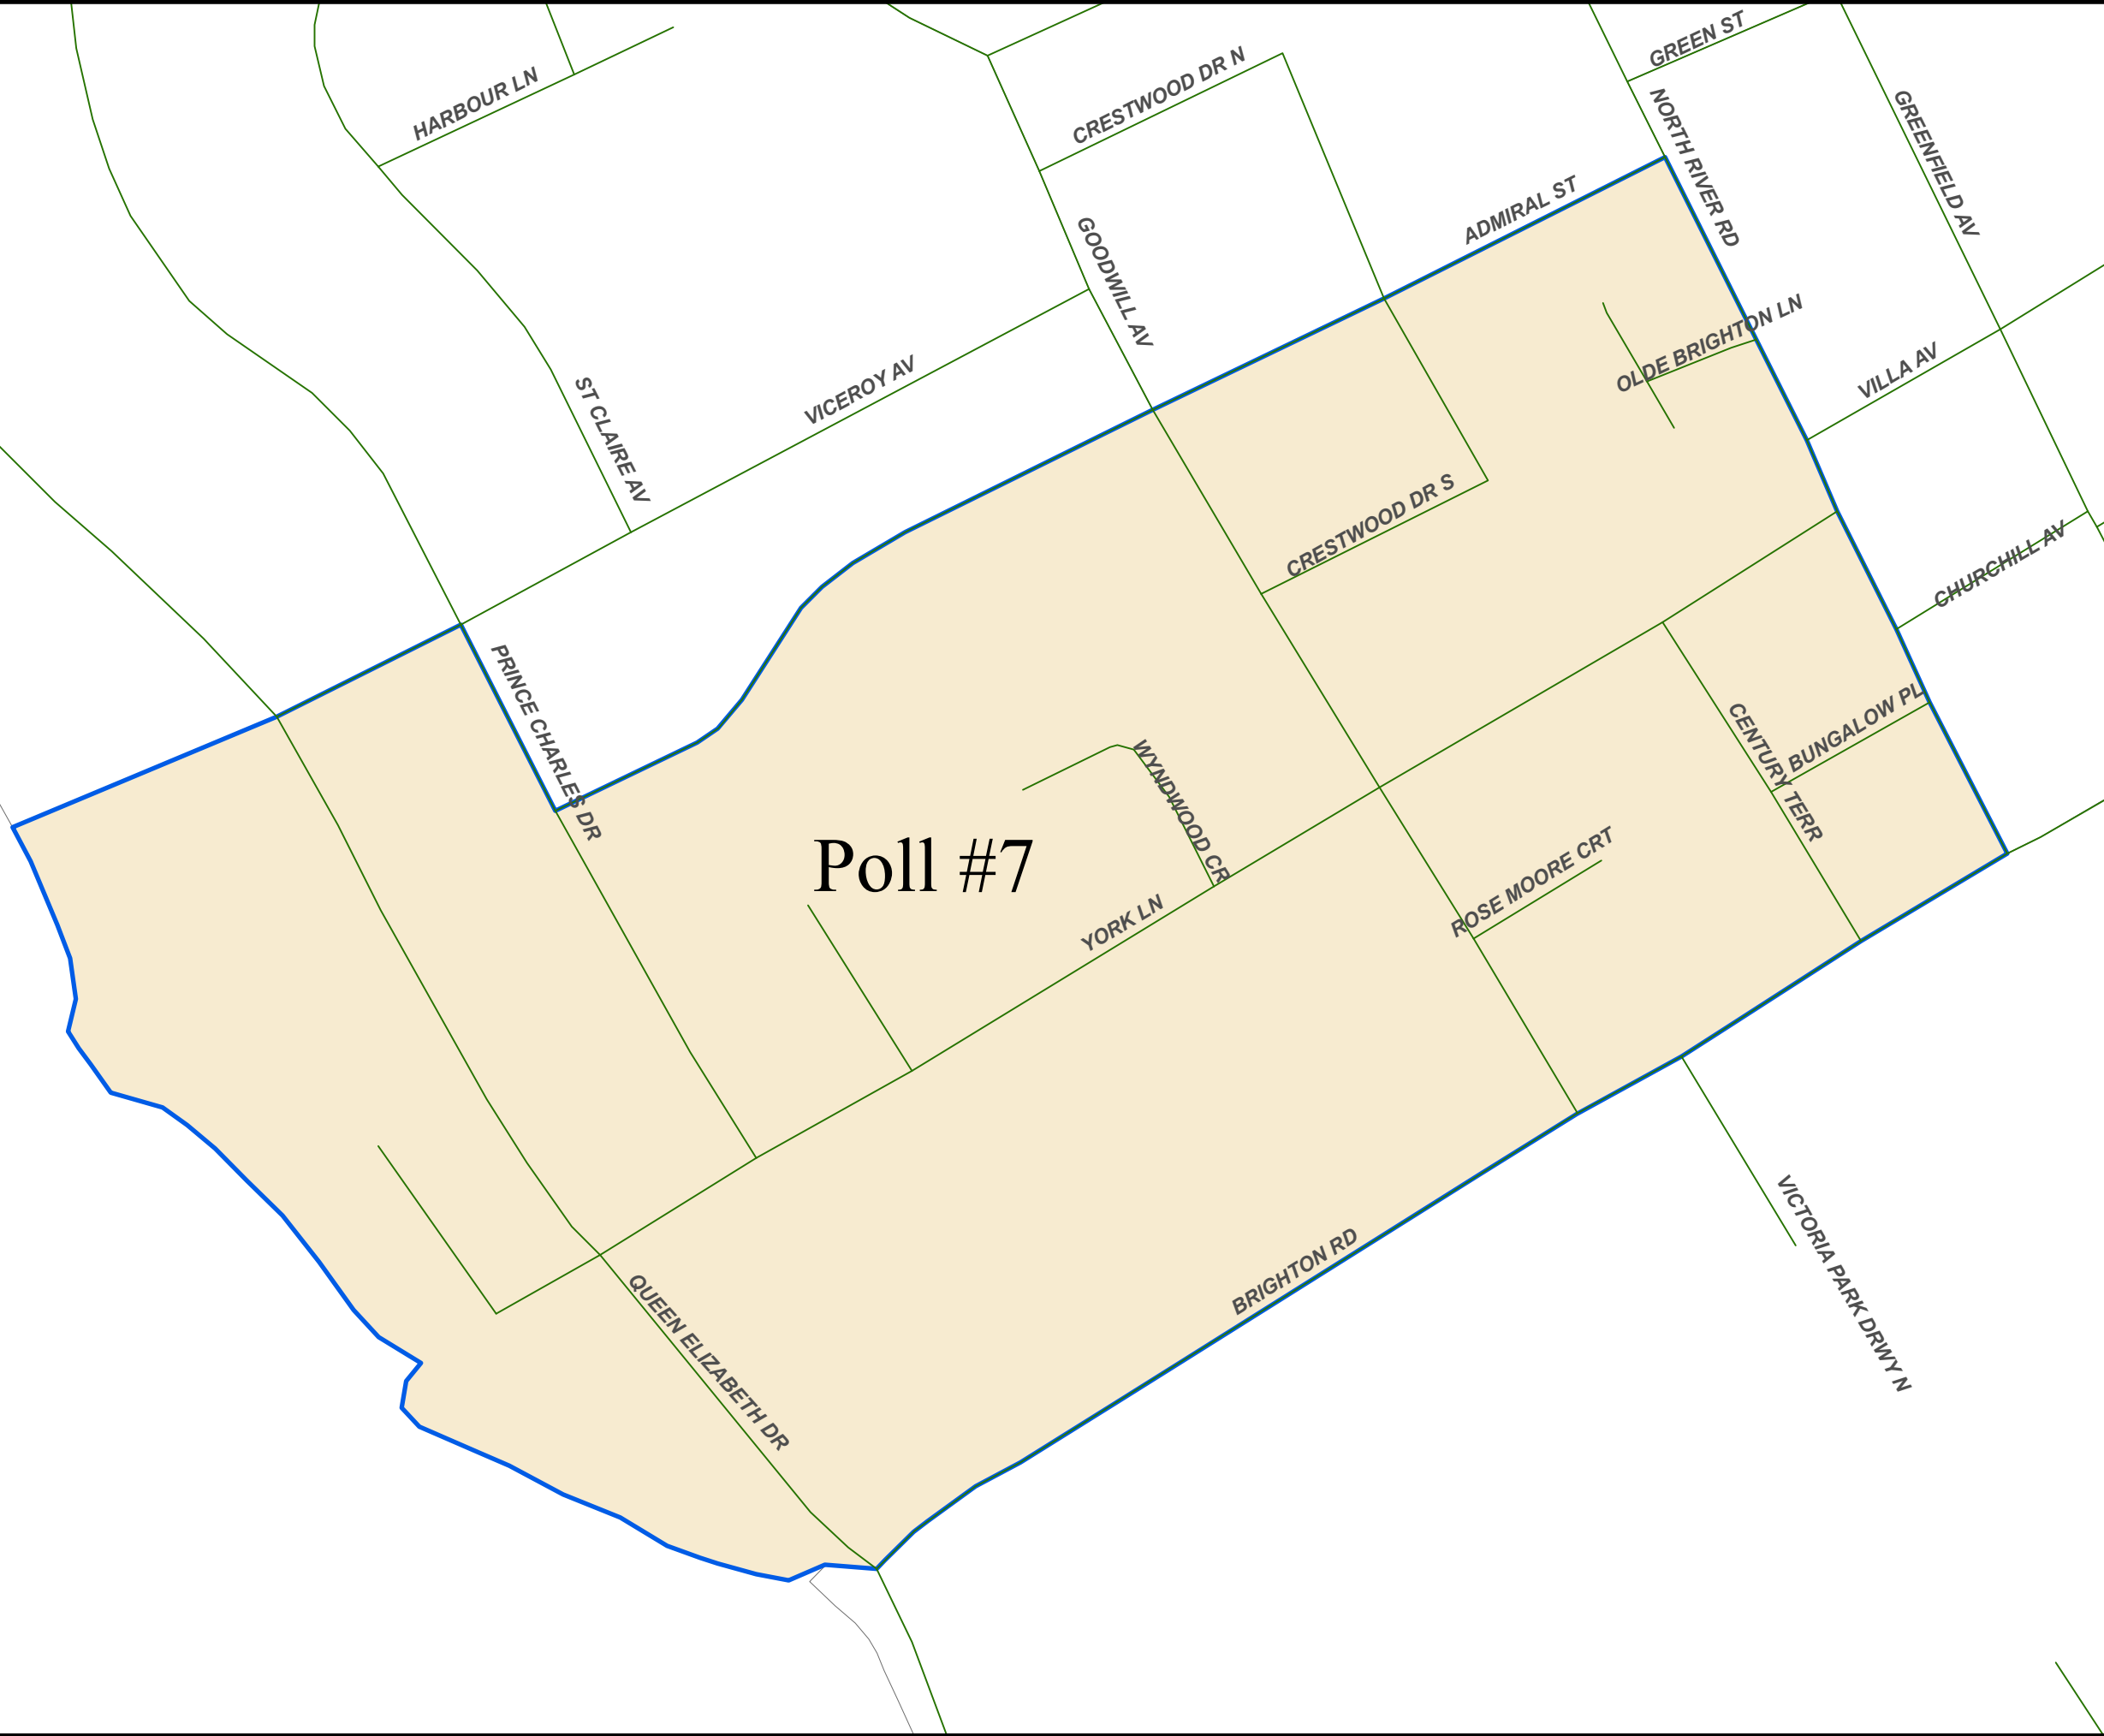

Charlottetown
Municipal Ward # 3
Brighton

Legend

Municipal Poll

Note:
The maps are designed as a general index of the electoral district divisions and are not intended to be used for measurements or for legal purposes.

199 Queen St.
Charlottetown, PE, C1A 4B7
(902) 566-5548