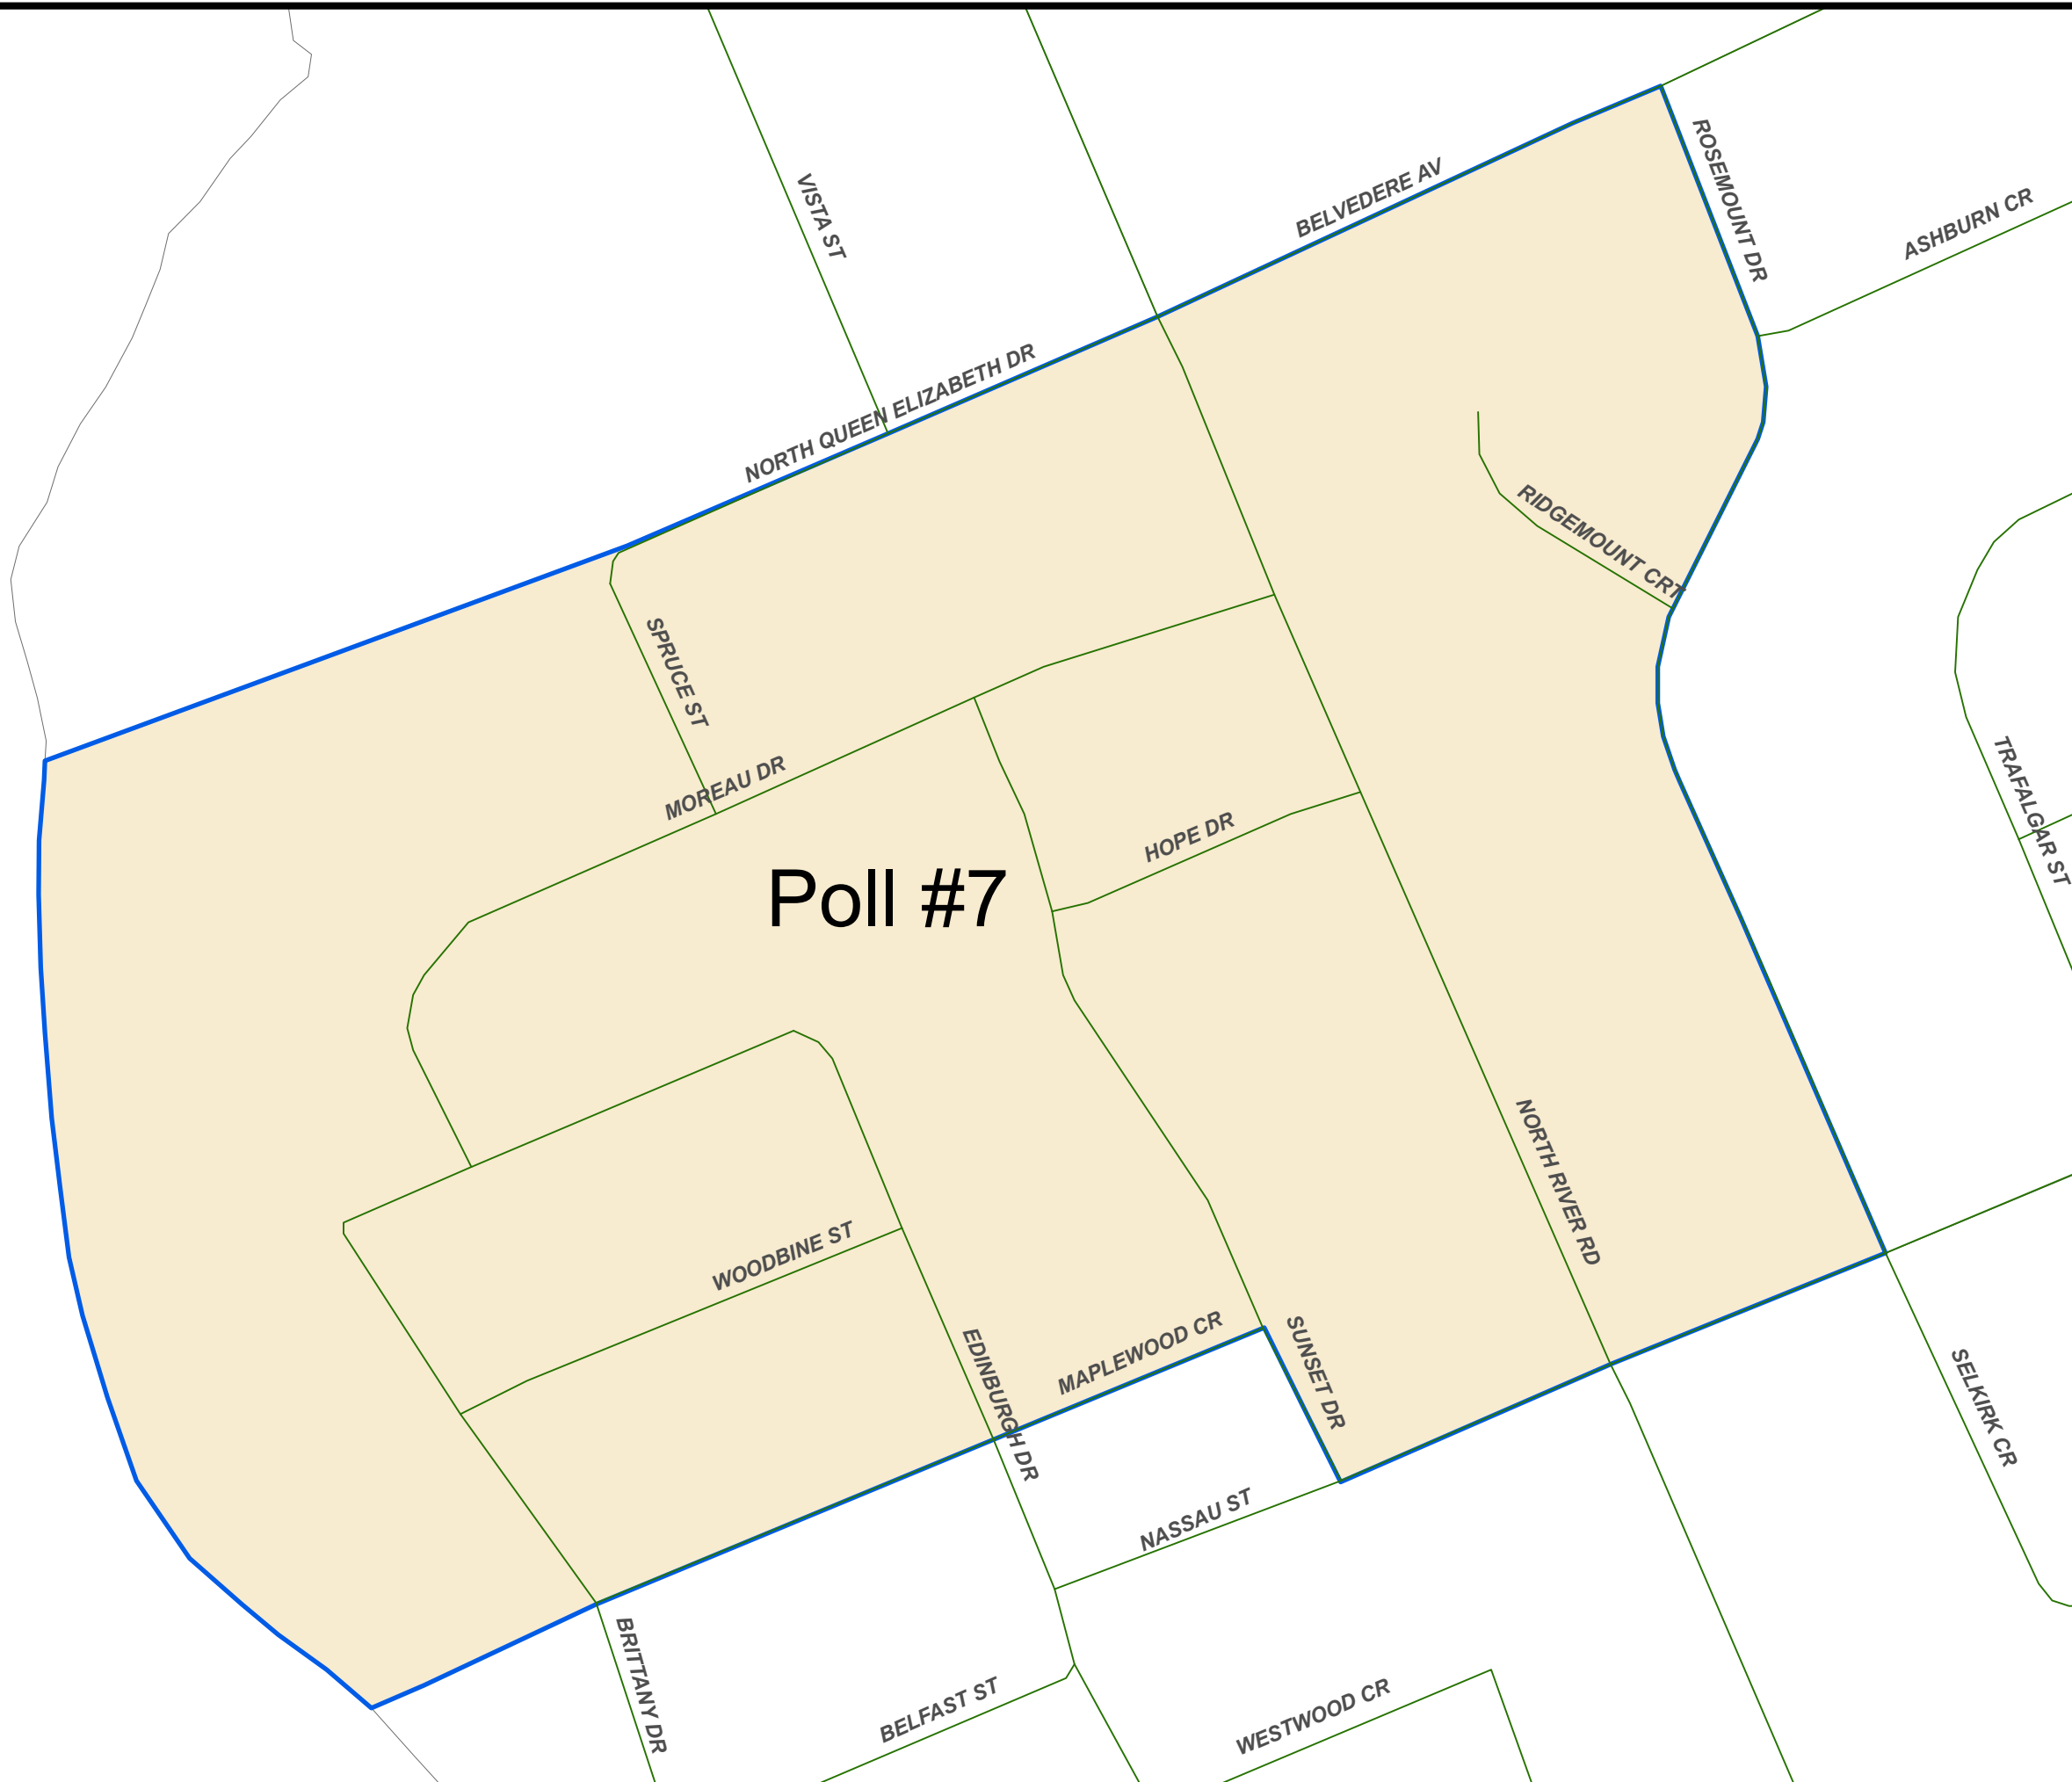

Charlottetown
Municipal Ward # 5
Ellen's Creek

Polling Division
No. 7
MOREAU DR

Legend

Municipal Poll

Note:
The maps are designed as a general index of the electoral district divisions and are not intended to be used for measurements or for legal purposes.

199 Queen St.
Charlottetown, PE, C1A 4B7
(902) 566-5548