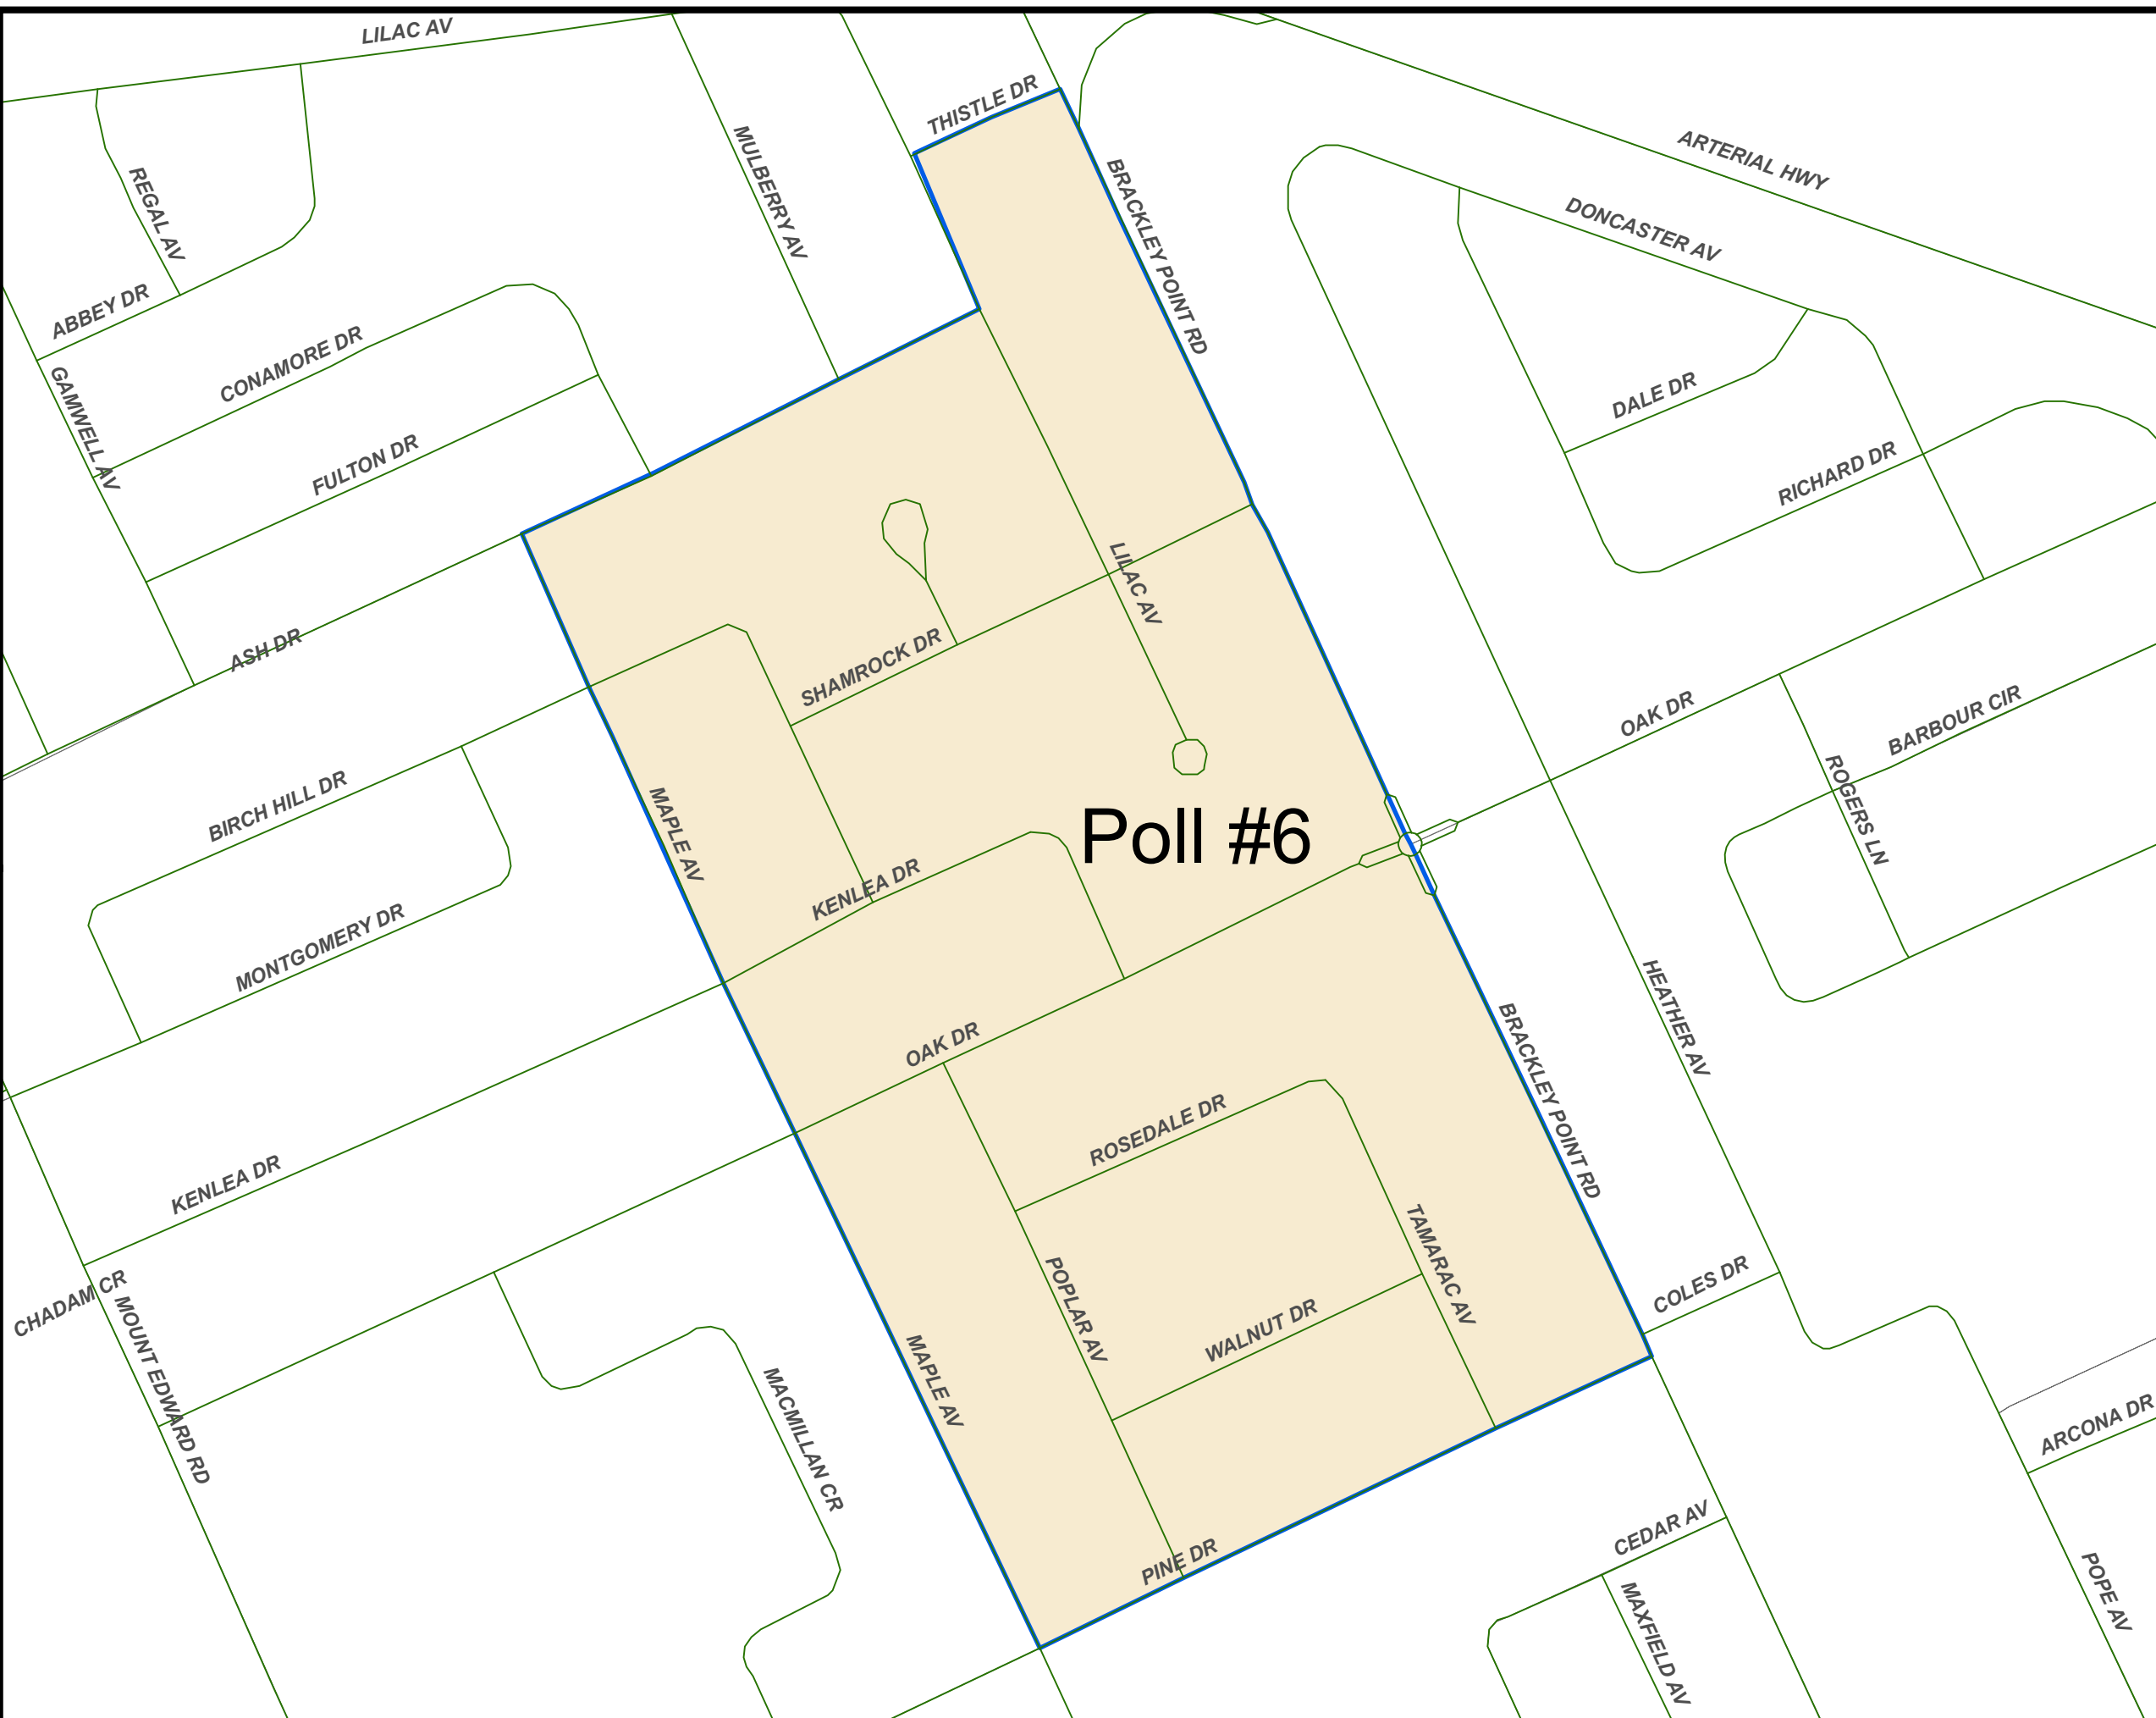

Charlottetown
Municipal Ward # 6
Mount Edward

Polling Division
No. 6
ROSEDALE DR

Legend

Municipal Poll

Note:
The maps are designed as a general index of the electoral district divisions and are not intended to be used for measurements or for legal purposes.

199 Queen St.
Charlottetown, PE, C1A 4B7
(902) 566-5548