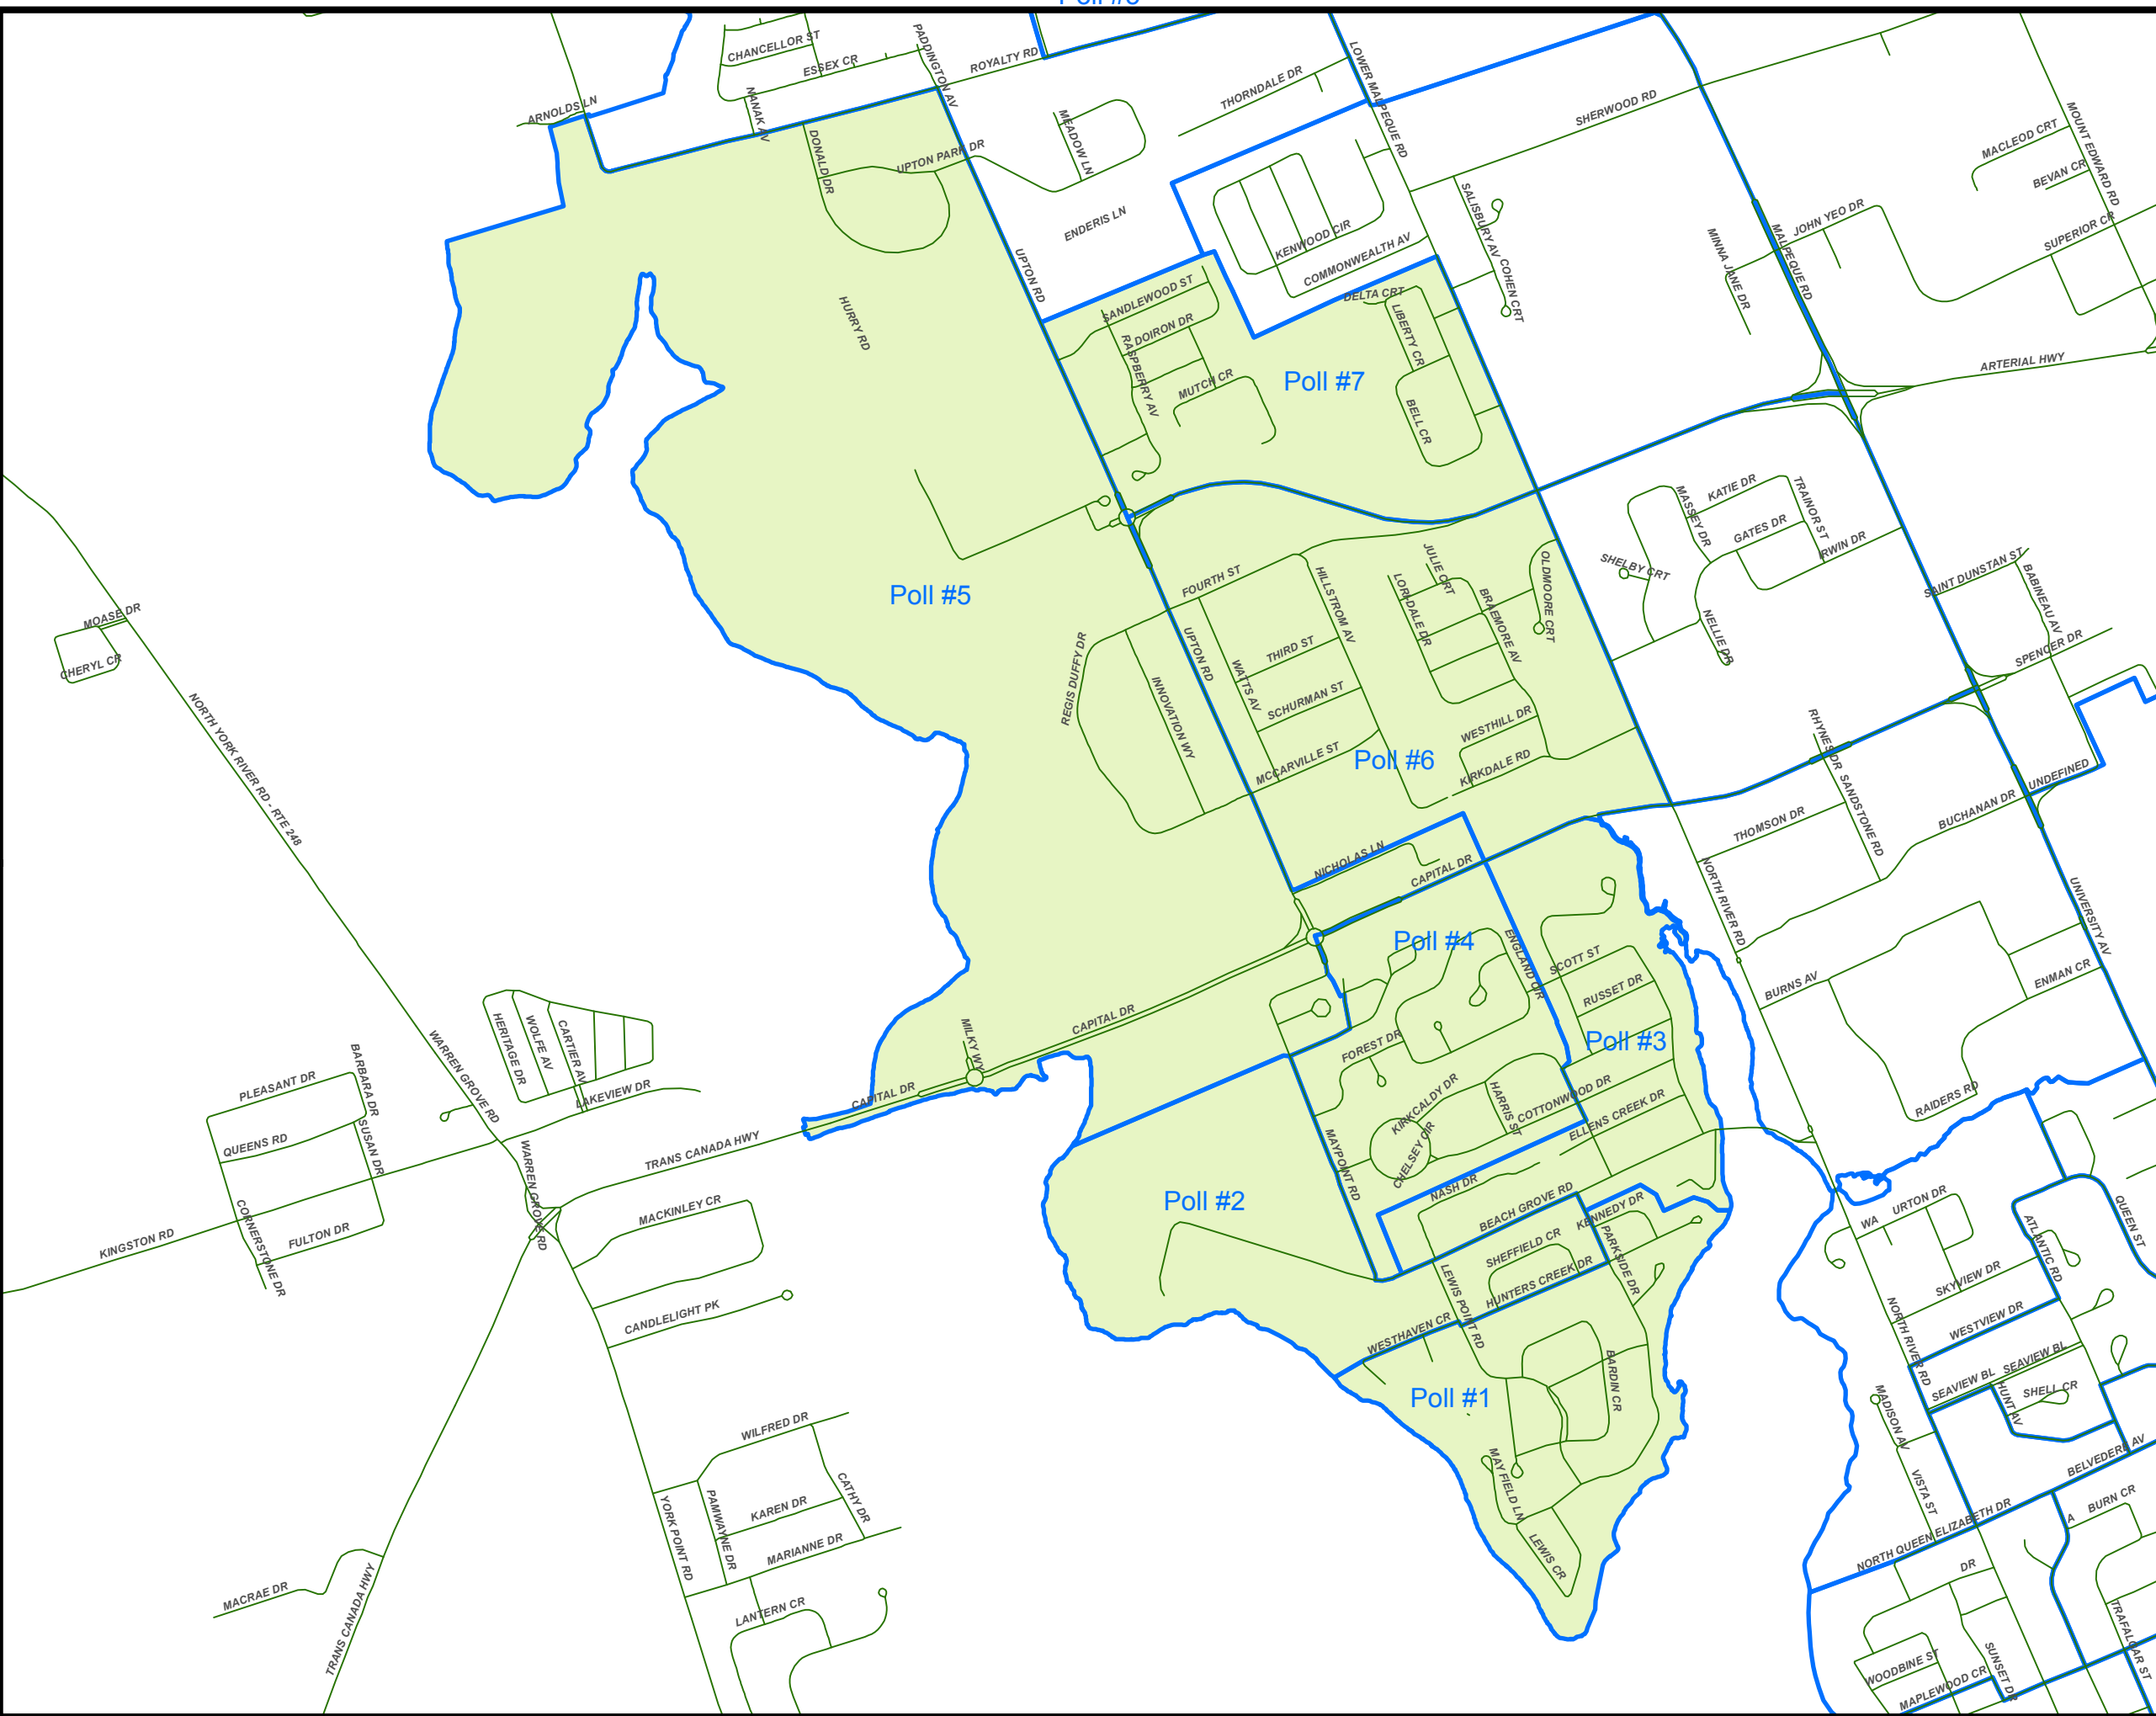

Charlottetown Municipal Ward # 7 Beach Grove

Polling Divisions

- 1 - Altavista Cr
- 2 - Beach Grove
- 3 - Wallace Dr
- 4 - Carr Cr
- 5 - Hurry Rd
- 6 - Kirkdale Rd
- 7 - Bell Heights

Legend

-  Municipal Poll
-  Municipal Ward

Note:
The maps are designed as a general index of the electoral district divisions and are not intended to be used for measurements or for legal purposes.

199 Queen St.
Charlottetown, PE, C1A 4B7
(902) 566-5548

Municipal Ward # 7

Poll #5

Legend

 Municipal Poll

Note:
The maps are designed as a general index of the electoral district divisions and are not intended to be used for measurements or for legal purposes.