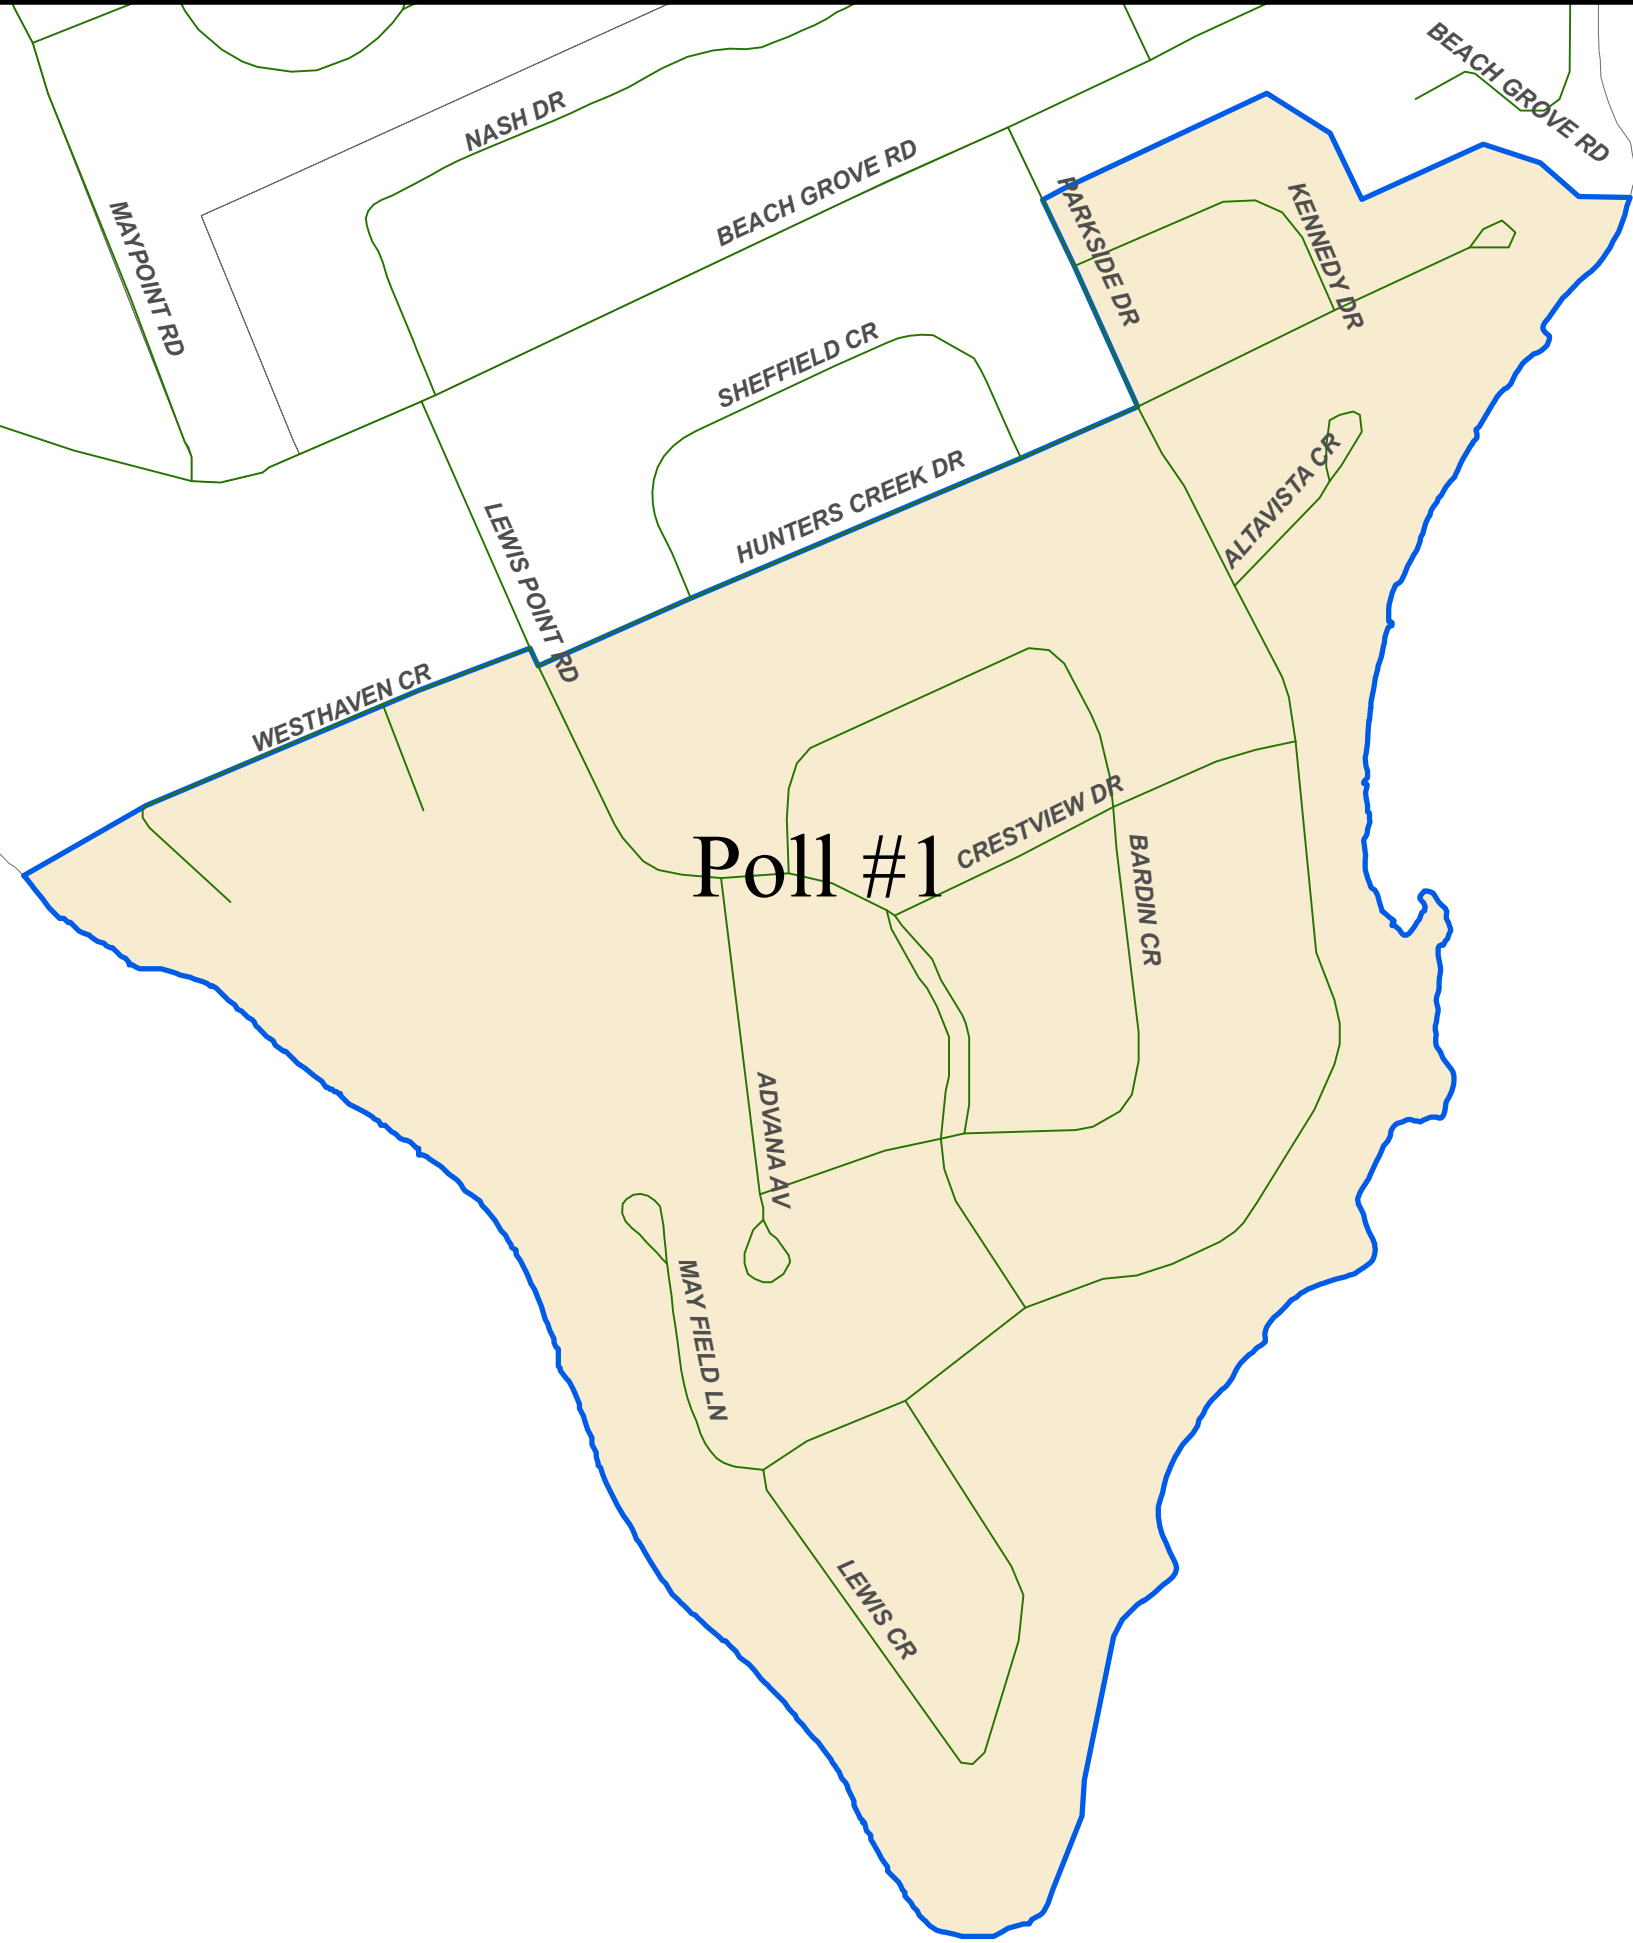

Municipal Ward # 7

Legend

Municipal Poll

Note:
The maps are designed as a general index of the electoral district divisions and are not intended to be used for measurements or for legal purposes.

199 Queen St.
Charlottetown, PE, C1A 4B7
(902) 566-5548